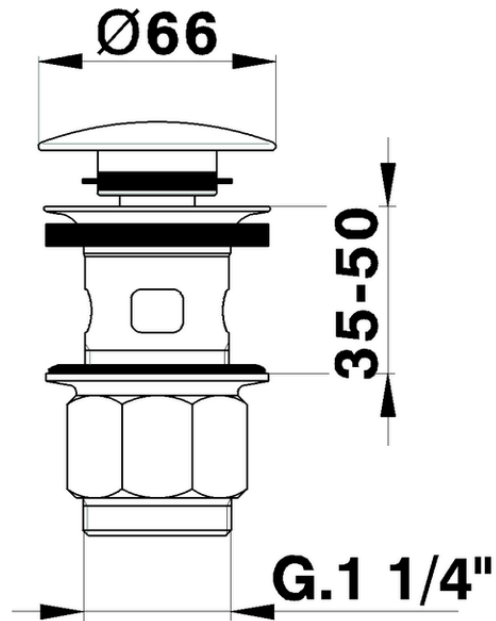

1"1/4 click clack drain for basin mixer COMPONENTS_ZB001620

ZB001620

<https://en.huberitalia.com/11-4-click-clack-drain-for-basin-mixer-components-zb001620>

2024-12-18