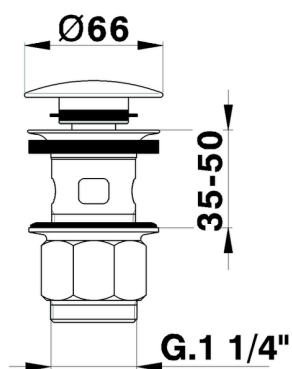

1"1/4 click clack drain for basin mixer COMPONENTS_ZB001620

MODEL **ZB001620**

1"1/4 click clack drain for basin mixer, for overflow bath drain system

AVAILABLE FINISHINGS

-  **21** 21 Chrome
-  **2B** 2B Polished Nickel
-  **2F** 2F Brushed Nickel
-  **2P** 2P Rose Gold
-  **2Q** 2Q Black Titanium
-  **40** 40 Matt Black
-  **4Q** 4Q Matt White
-  **26** 26 Old Copper
-  **27** 27 Old Bronze