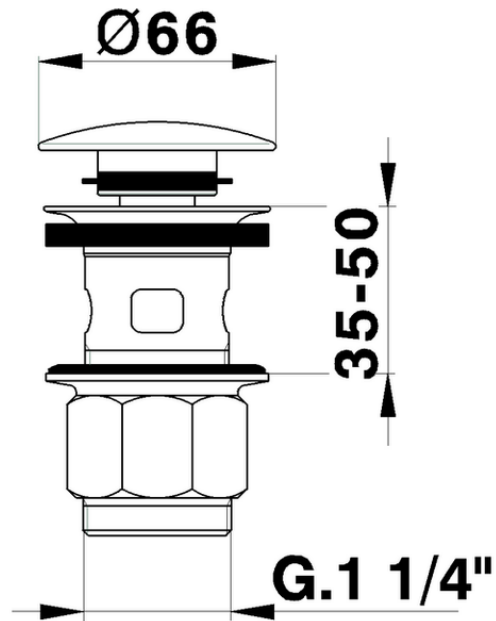

1"1/4 click clack drain for basin mixer COMPONENTS_ZB001620

ZB001620

<https://en.huberitalia.com/11-4-click-clack-drain-for-basin-mixer-components-zb001620>

2024-12-19