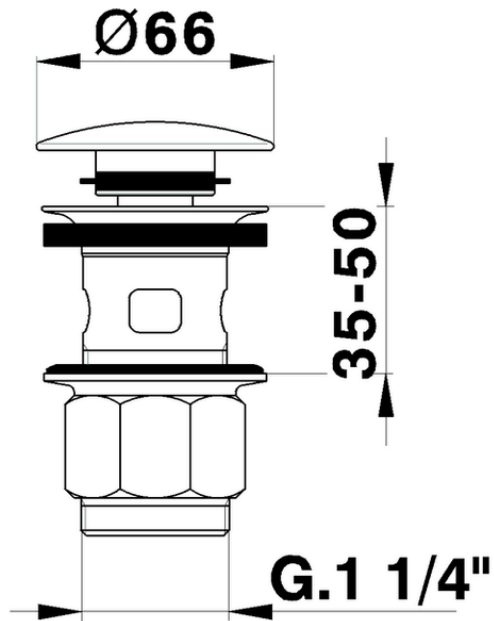

1"1/4 click clack drain for basin mixer COMPONENTS\_ZB001620

ZB001620

<https://en.huberitalia.com/11-4-click-clack-drain-for-basin-mixer-components-zb001620>

2024-12-19