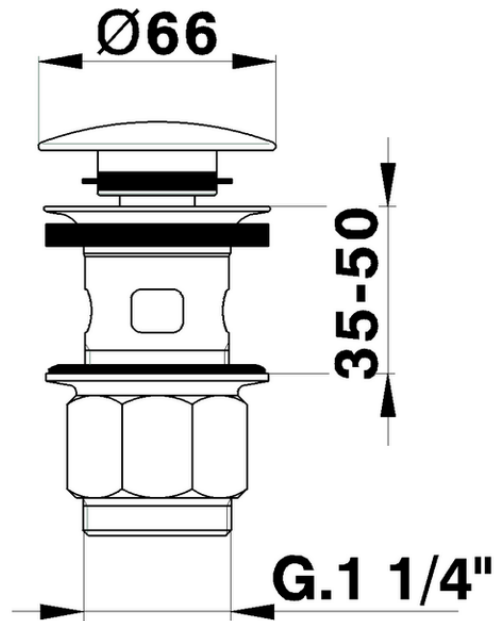

## 1"1/4 click clack drain for basin mixer COMPONENTS\_ZB001620

ZB001620

<https://en.huberitalia.com/11-4-click-clack-drain-for-basin-mixer-components-zb001620>

2024-12-19