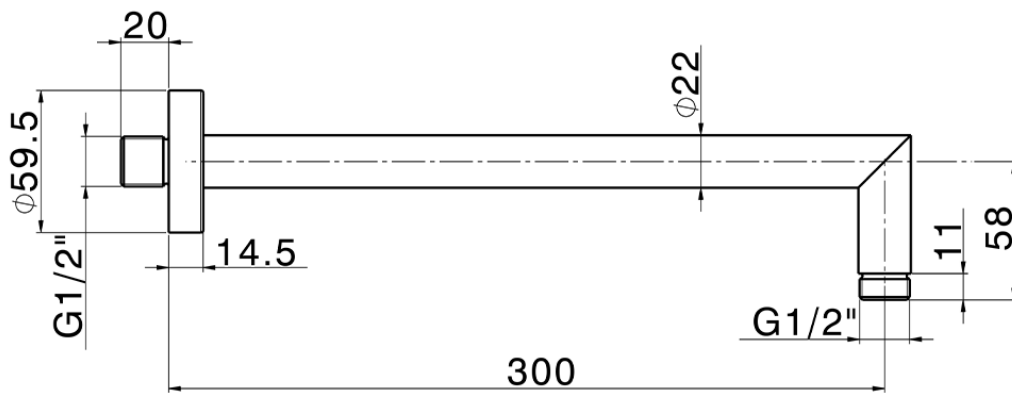

Shower arm SHOWER_SS013390

SS013390

<https://en.huberitalia.com/shower-arm-shower-ss013390>

2026-06-08