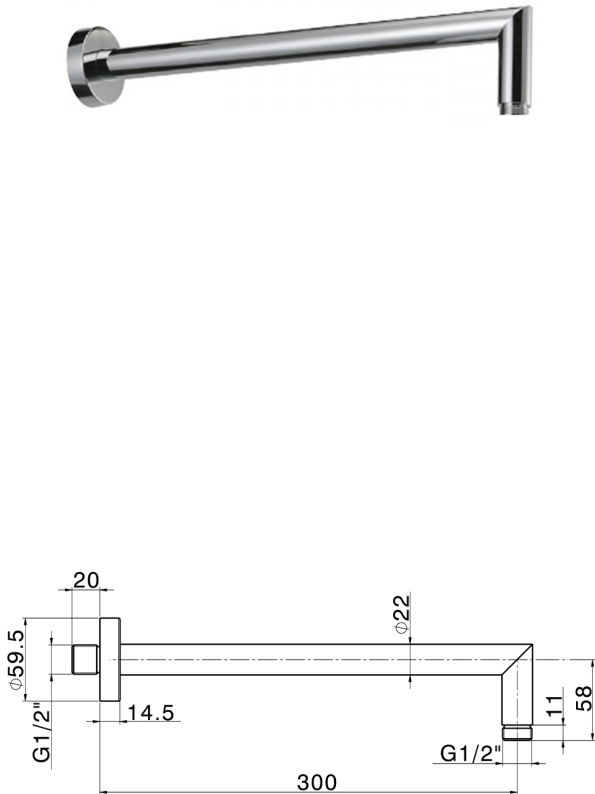

Shower arm SHOWER_SS013390

MODEL **SS013390**

Shower arm, 300 mm length D.20,5 mm, Brass

AVAILABLE FINISHINGS

-  **21** 21 Chrome
-  **2B** 2B Polished Nickel
-  **2F** 2F Brushed Nickel
-  **2P** 2P Rose Gold
-  **40** 40 Matt Black
-  **4Q** 4Q Matt White
-  **2W** 2W Brushed Gold