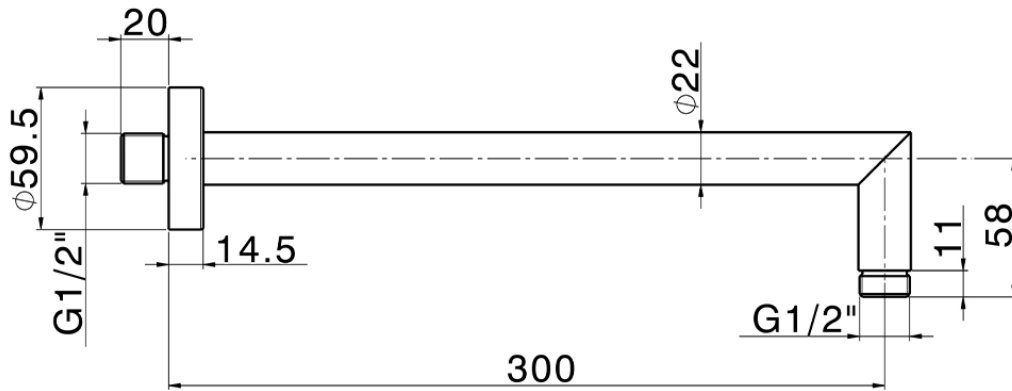

Shower arm SHOWER_SS013390

SS013390

<https://en.huberitalia.com/shower-arm-shower-ss013390>

2026-04-30