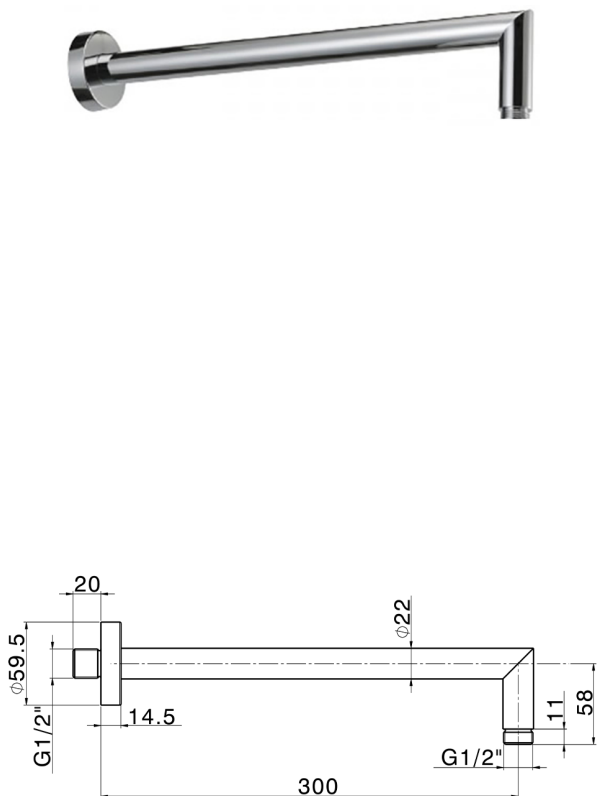

Shower arm SHOWER_SS013390

MODEL **SS013390**

Shower arm, 300 mm length D.20,5 mm, Brass

AVAILABLE FINISHINGS

- **21** 21 Chrome
- **2B** 2B Polished Nickel
- **2F** 2F Brushed Nickel
- **2P** 2P Rose Gold
- **40** 40 Matt Black
- **4Q** 4Q Matt White
- **2W** 2W Brushed Gold

CHARACTERISTICS

2026-04-09