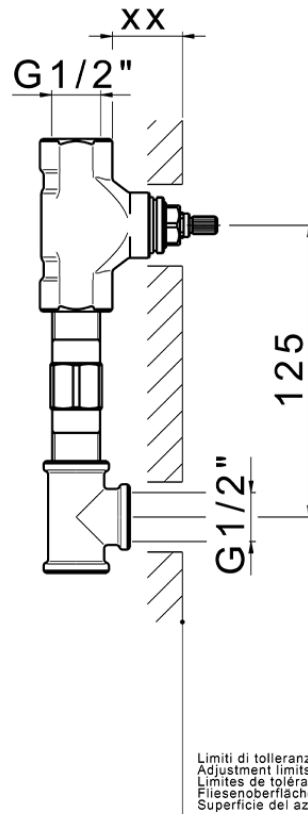

Concealed washbasin mixer CONCEALED_ZB033510

Serie's code	Size XX
CX 1351	20-35
CF 1351	20-35
CX 0331	20-35
CF 0331	20-35
CX 0200	20-35
CF 0200	20-35
BA 1351	20-35
GS 1351	20-35
GL 1351	20-35
MN 1351	20-35
LN 1351	20-35
LV 1351	33-48
LY 1351	33-48
CU 1351	33-48
SM 1351	30-45
AA 1351	10-30
AC 1351	10-30
AR 1351	15-25
PZ 1351	10-30
RG 1351	10-30
TS 1351	10-30
VT 1351	10-30
CS 1351	10-30
WA 1351	45-68
X1 1351	33-45
X2 1351	33-45
X3 1351	33-45
X4 1351	33-45
X5 1351	33-45
RI 1351	20-35
RM 1351	20-35

ZB033510

<https://en.huberitalia.com/concealed-washbasin-mixer-concealed-zb033510>

2024-11-23