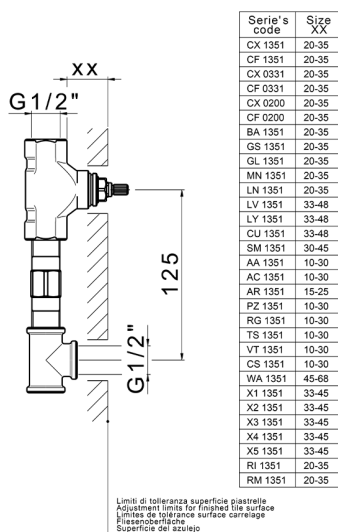

Concealed washbasin mixer CONCEALED_ZB033510

MODEL **ZB033510**

Concealed washbasin mixer, with two right headvalves

AVAILABLE FINISHINGS

 **04** 04 Without finishing

CHARACTERISTICS

Concealed **1**

2024-11-23