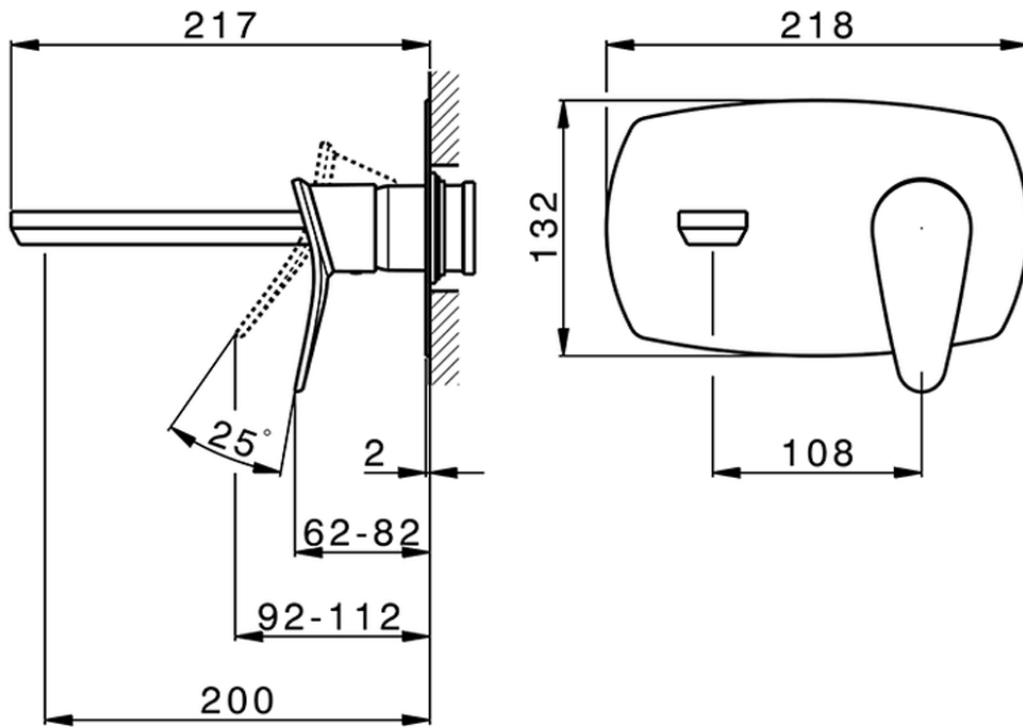

Exposed part for single lever washbasin valve HARLOCK_HC005514

HC005514

<https://en.huberitalia.com/exposed-part-for-single-lever-washbasin-valve-harlock-hc005514>

Piastra/Plate/Plaque/Platte/Placa

2-3mm: XX 56-76

10mm: XX 48-68