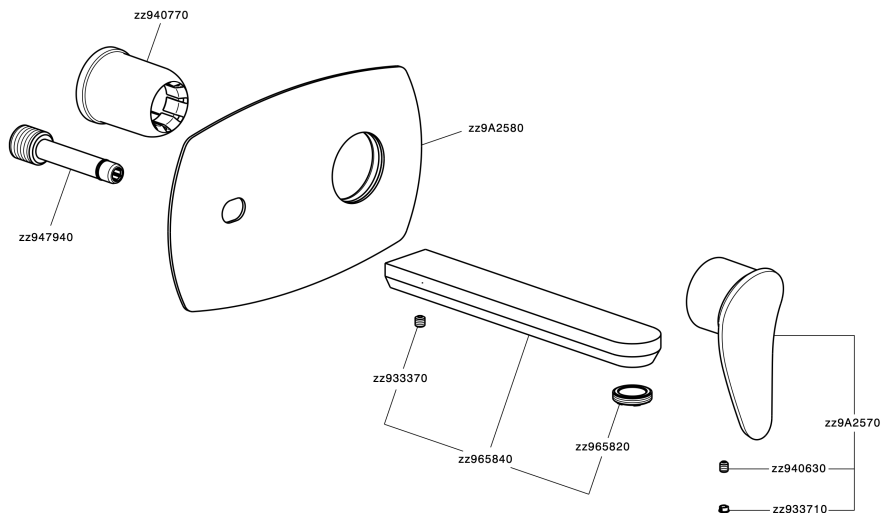

Exposed part for single lever washbasin valve HARLOCK_HC005514

HC005514

<https://en.huberitalia.com/exposed-part-for-single-lever-washbasin-valve-harlock-hc005514>

Concealed single lever washbasin mixer Easy-Box CONCEALED_ZB002450

ZB002450

<https://en.huberitalia.com/concealed-single-lever-washbasin-mixer-easy-box-concealed-zb002450>

2024-11-21