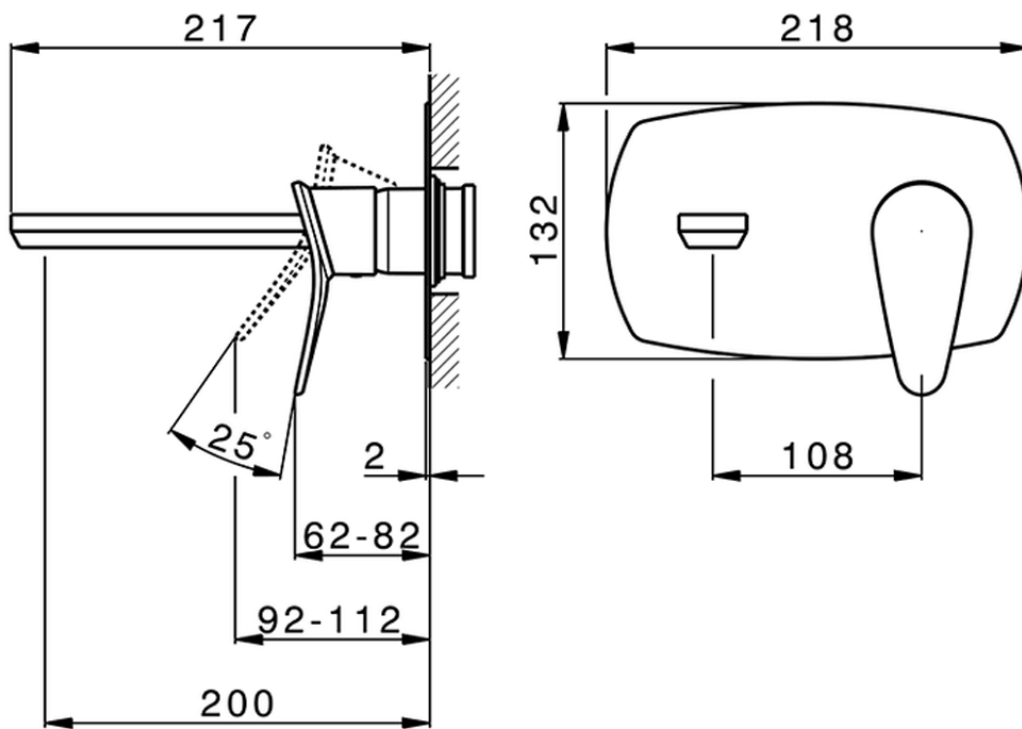

Exposed part for single lever washbasin valve HARLOCK_HC005514

HC005514

<https://en.huberitalia.com/exposed-part-for-single-lever-washbasin-valve-harlock-hc005514>

Piastra/Plate/Plaque/Platte/Placa

2-3mm: XX 56-76

10mm: XX 48-68