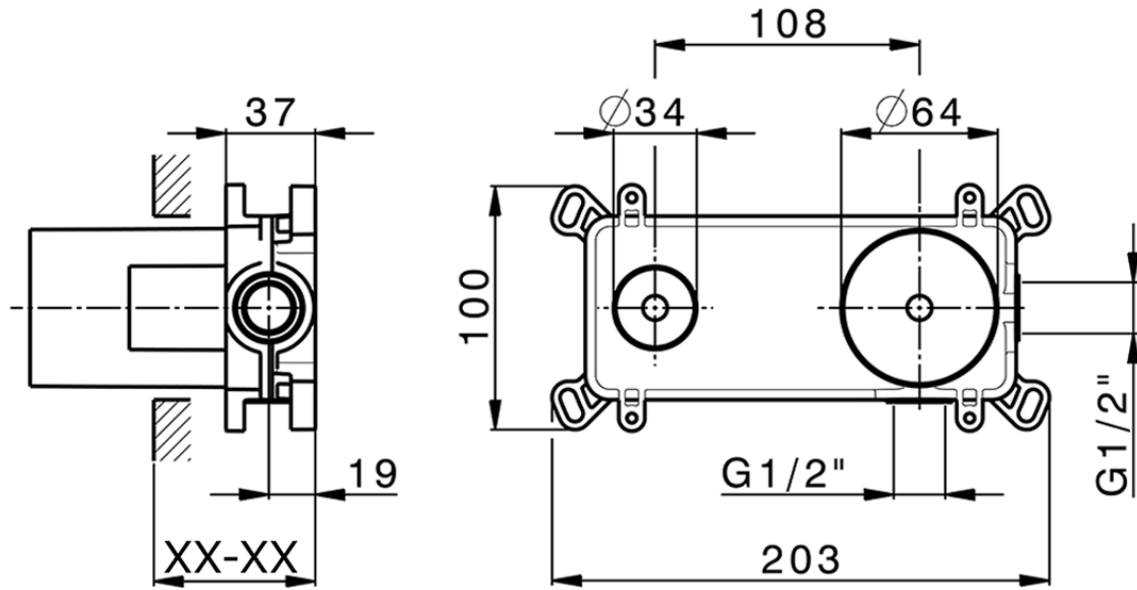

Exposed part for single lever washbasin valve HARLOCK_HC005514

HC005514

<https://en.huberitalia.com/exposed-part-for-single-lever-washbasin-valve-harlock-hc005514>

Piastra/Plate/Plaque/Platte/Placa

2-3mm: XX 56-76

10mm: XX 48-68