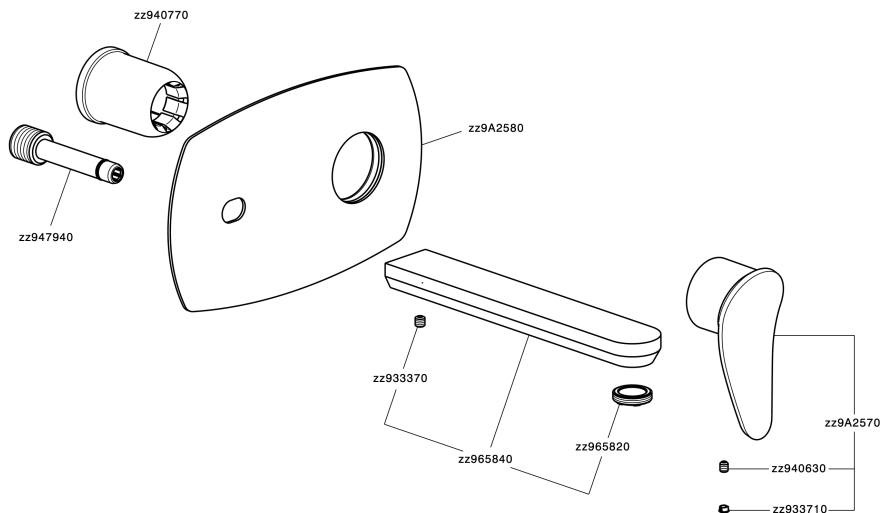

Exposed part for single lever washbasin valve HARLOCK_HC005514

HC005514

<https://en.huberitalia.com/exposed-part-for-single-lever-washbasin-valve-harlock-hc005514>

Concealed single lever washbasin mixer Easy-Box CONCEALED_ZB002450

ZB002450

<https://en.huberitalia.com/concealed-single-lever-washbasin-mixer-easy-box-concealed-zb002450>

2024-11-24