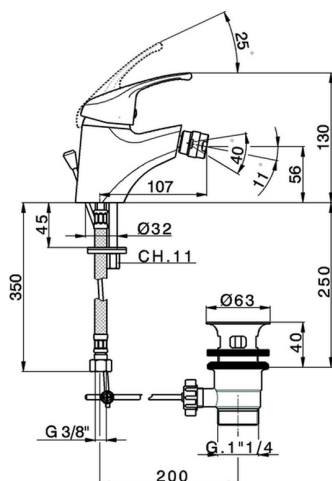

## Single lever bidet mixer EnergySave BACCARAT\_BC000555

MODEL **BC000555**

Single lever bidet mixer EnergySave, with 1"1/4 automatic pop-up waste, G.3/8" stainless steel flexible hoses

AVAILABLE FINISHINGS

CHARACTERISTICS

Cartridge Spare Parts **ZZ96420000**

**40 mm Cartridge**

### EnergySave

Thanks to the EnergySave device, only cold water will be drawn if the lever is operated in the central position, so that the water heater will not be engaged and no hot water wasted, leading to considerable savings in energy and costs. The temperature can be adjusted by rotating the lever to the left, until the desired temperature is reached.