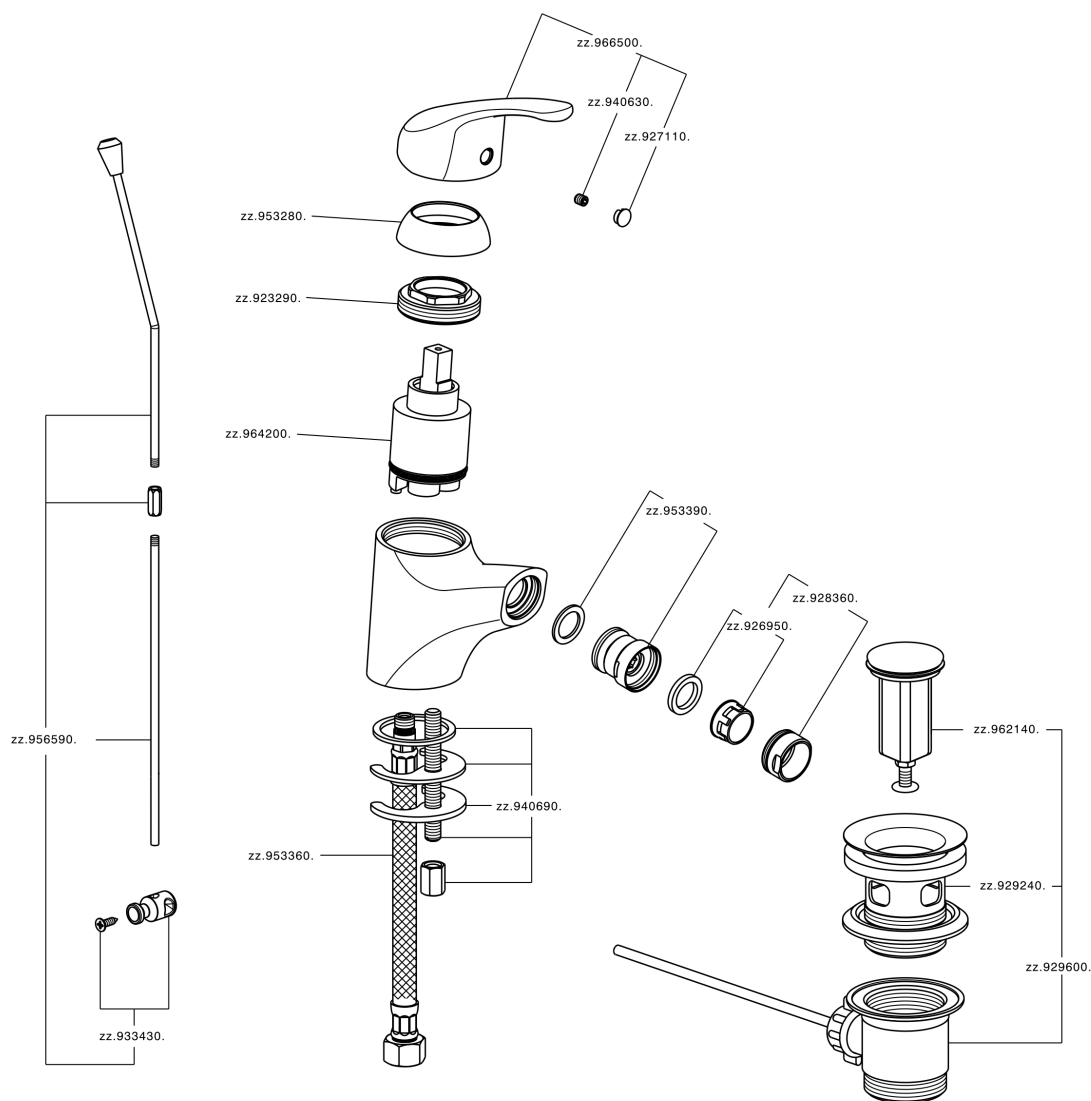

## Single lever bidet mixer EnergySave BACCARAT\_BC000555

MODEL **BC000555**

Single lever bidet mixer EnergySave, with 1"1/4 automatic pop-up waste, G.3/8" stainless steel flexible hoses

AVAILABLE FINISHINGS

CHARACTERISTICS

Cartridge Spare Parts **ZZ96420000**

**40 mm Cartridge**

### EnergySave

Thanks to the EnergySave device, only cold water will be drawn if the lever is operated in the central position, so that the water heater will not be engaged and no hot water wasted, leading to considerable savings in energy and costs. The temperature can be adjusted by rotating the lever to the left, until the desired temperature is reached.

## Single lever bidet mixer EnergySave BACCARAT\_BC000555

BC000555

<https://en.huberitalia.com/single-lever-bidet-mixer-energysave-baccarat-bc000555>

2024-11-15