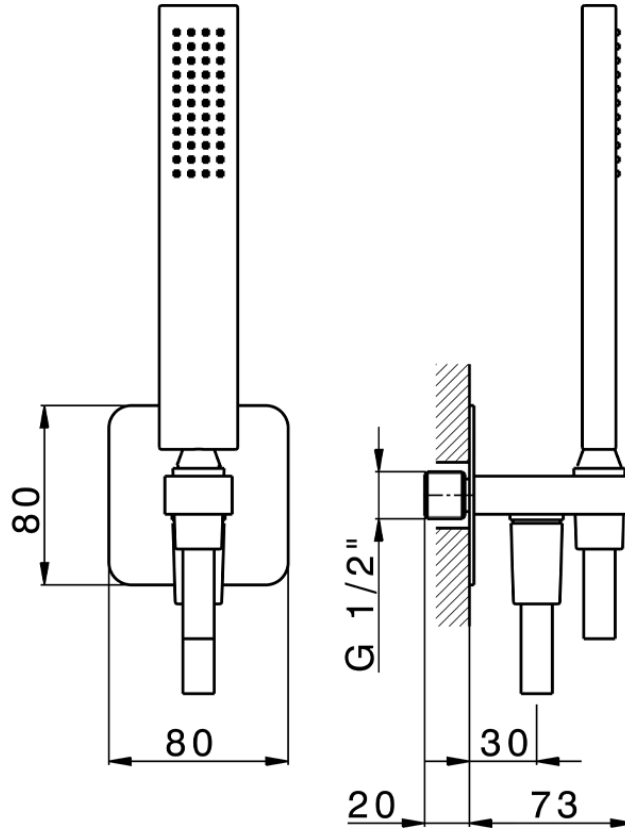

## Shower set with wall elbow PUSH&SHOWER\_SS0G5110

SS0G5110

<https://en.huberitalia.com/shower-set-with-wall-elbow-pushshower-ss0g5110>

2024-09-20