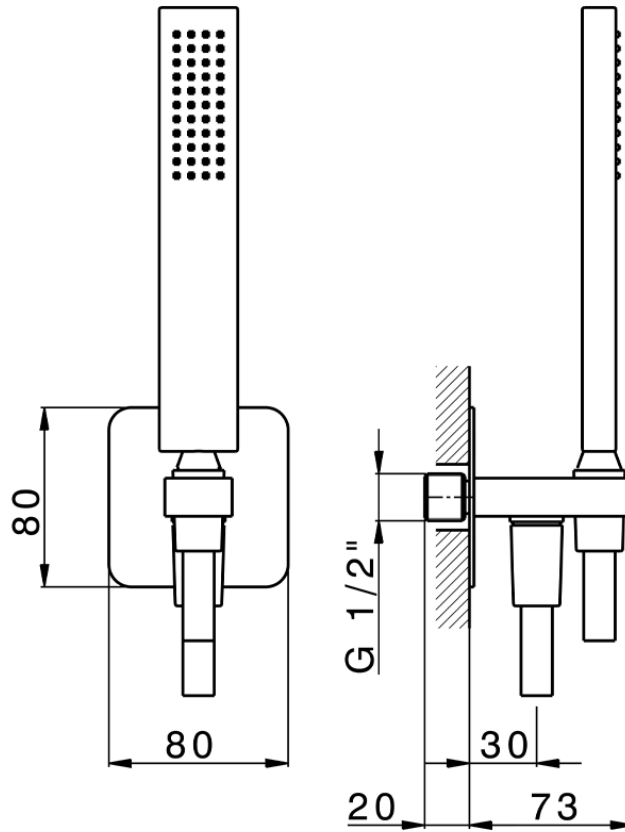

Shower set with wall elbow PUSH&SHOWER_SS0G5110

SS0G5110

<https://en.huberitalia.com/shower-set-with-wall-elbow-pushshower-ss0g5110>

2024-09-19