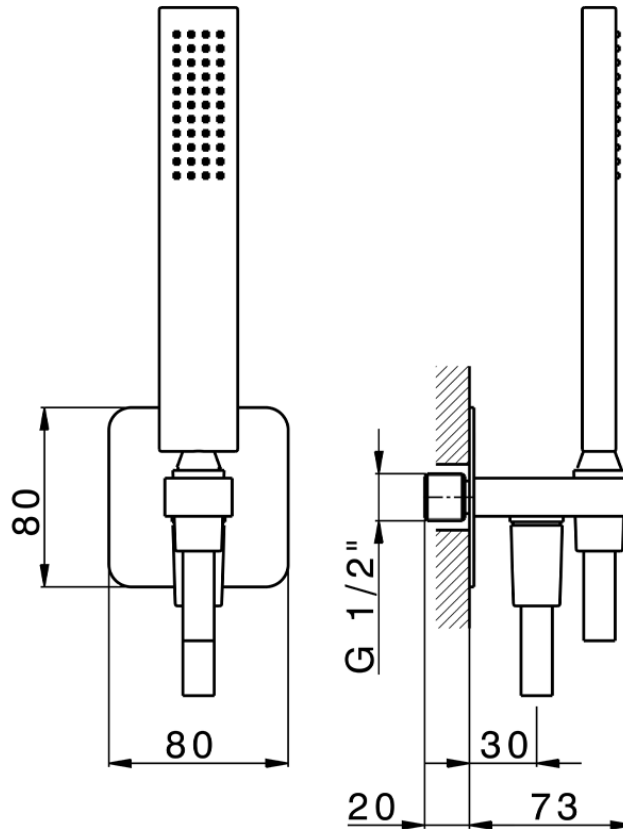

Shower set with wall elbow PUSH&SHOWER_SS0G5110

SS0G5110

<https://en.huberitalia.com/shower-set-with-wall-elbow-pushshower-ss0g5110>

2024-09-19