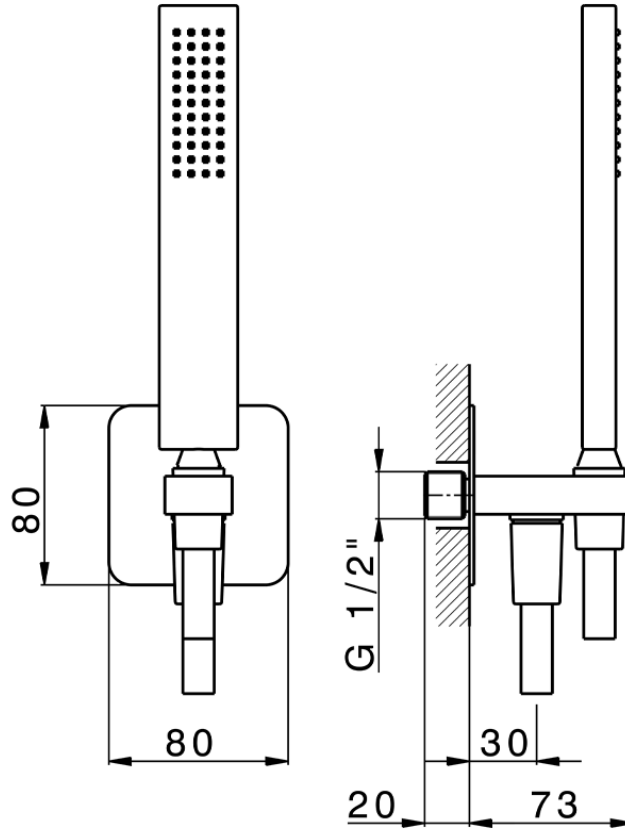

Shower set with wall elbow PUSH&SHOWER_SS0G5110

SS0G5110

<https://en.huberitalia.com/shower-set-with-wall-elbow-pushshower-ss0g5110>

2024-09-19