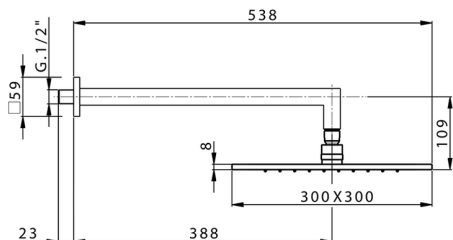

Shower arm with showerhead SHOWER_SS013720

MODEL **SS013720**

Shower arm with showerhead, 300x300 mm square showerhead 8 mm thick, 400 mm shower arm

AVAILABLE FINISHINGS

- **21** 21 Chrome
- **2B** 2B Polished Nickel
- **2F** 2F Brushed Nickel
- **2Q** 2Q Black Titanium
- **40** 40 Matt Black
- **4Q** 4Q Matt White

CHARACTERISTICS

2024-11-15