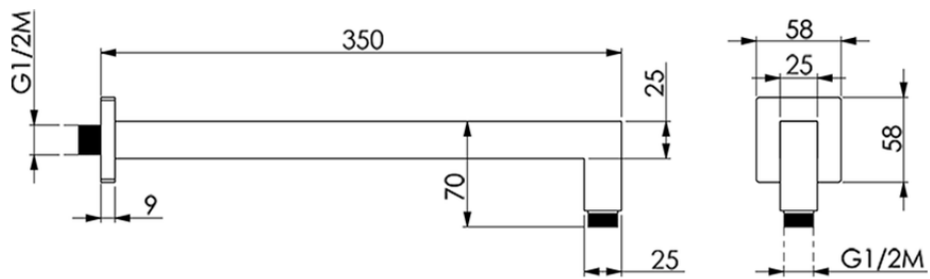

Shower arm SHOWER_SS013330

SS013330

<https://en.huberitalia.com/shower-arm-shower-ss013330>

2026-05-19