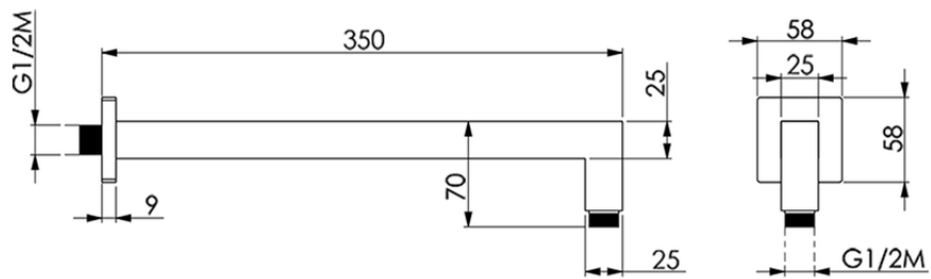

Shower arm SHOWER_SS013330

SS013330

<https://en.huberitalia.com/shower-arm-shower-ss013330>

2026-06-08