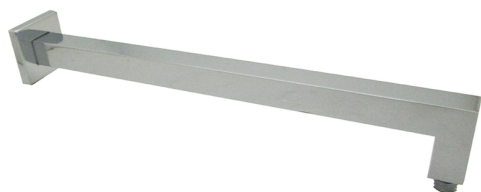

Shower arm SHOWER_SS013330

MODEL **SS013330**

Shower arm, 25x25x350 mm, Brass

AVAILABLE FINISHINGS

-  **21** 21 Chrome
-  **2B** 2B Polished Nickel
-  **2F** 2F Brushed Nickel
-  **40** 40 Matt Black
-  **4Q** 4Q Matt White