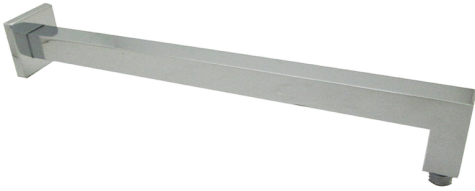

Shower arm SHOWER_SS013330

MODEL **SS013330**

Shower arm, 25x25x350 mm, Brass

AVAILABLE FINISHINGS

-  **21** 21 Chrome
-  **2B** 2B Polished Nickel
-  **2F** 2F Brushed Nickel
-  **40** 40 Matt Black
-  **4Q** 4Q Matt White