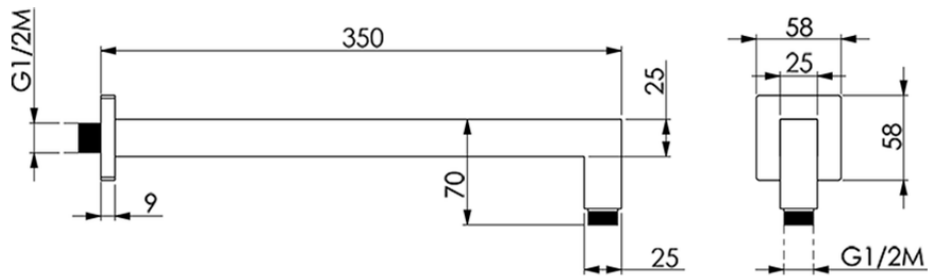

Shower arm SHOWER_SS013330

SS013330

<https://en.huberitalia.com/shower-arm-shower-ss013330>

2026-04-07