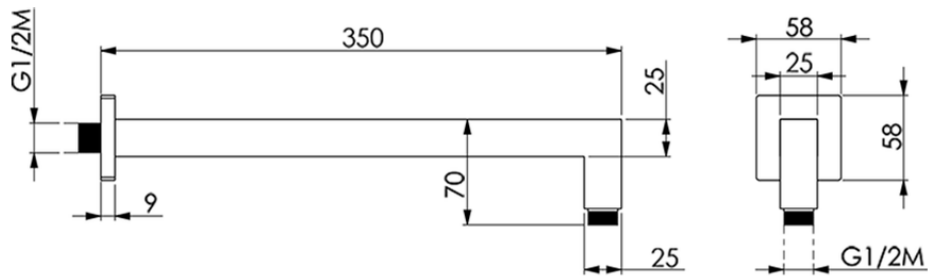

Shower arm SHOWER_SS013330

SS013330

<https://en.huberitalia.com/shower-arm-shower-ss013330>

2026-06-13