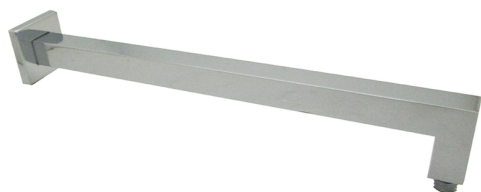

## Shower arm SHOWER\_SS013330

MODEL **SS013330**

Shower arm, 25x25x350 mm, Brass

### AVAILABLE FINISHINGS

-  **21** 21 Chrome
-  **2B** 2B Polished Nickel
-  **2F** 2F Brushed Nickel
-  **40** 40 Matt Black
-  **4Q** 4Q Matt White