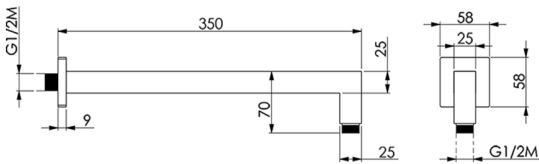

Shower arm SHOWER_SS013330

MODEL **SS013330**

Shower arm, 25x25x350 mm, Brass

AVAILABLE FINISHINGS

-  **21** 21 Chrome
-  **2B** 2B Polished Nickel
-  **2F** 2F Brushed Nickel
-  **40** 40 Matt Black
-  **4Q** 4Q Matt White