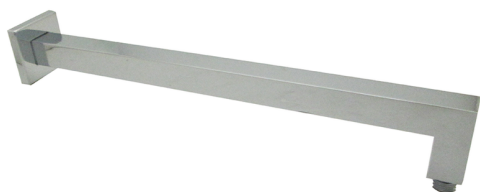

## Shower arm SHOWER\_SS013330

MODEL **SS013330**

Shower arm, 25x25x350 mm, Brass

### AVAILABLE FINISHINGS

-  **21** 21 Chrome
-  **2B** 2B Polished Nickel
-  **2F** 2F Brushed Nickel
-  **40** 40 Matt Black
-  **4Q** 4Q Matt White