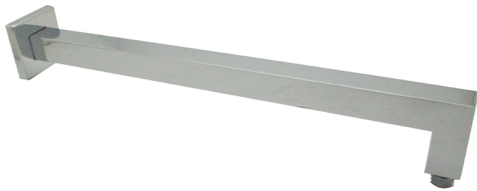

Shower arm SHOWER_SS013330

MODEL **SS013330**

Shower arm, 25x25x350 mm, Brass

AVAILABLE FINISHINGS

-  **21** 21 Chrome
-  **2B** 2B Polished Nickel
-  **2F** 2F Brushed Nickel
-  **40** 40 Matt Black
-  **4Q** 4Q Matt White