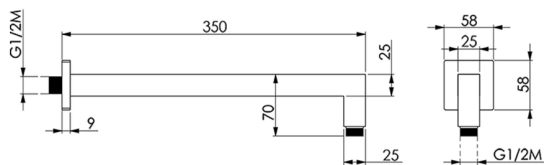

Shower arm SHOWER_SS013330

MODEL **SS013330**

Shower arm, 25x25x350 mm, Brass

AVAILABLE FINISHINGS

- **21** 21 Chrome
- **2B** 2B Polished Nickel
- **2F** 2F Brushed Nickel
- **40** 40 Matt Black
- **4Q** 4Q Matt White

CHARACTERISTICS

2026-06-30