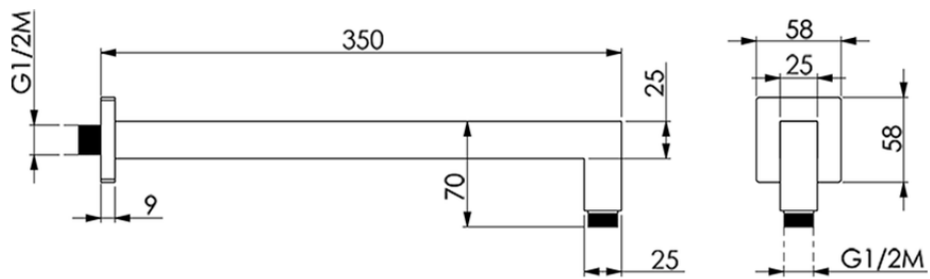

Shower arm SHOWER_SS013330

SS013330

<https://en.huberitalia.com/shower-arm-shower-ss013330>

2026-06-09