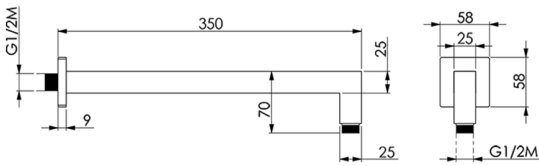

Shower arm SHOWER_SS013330

MODEL **SS013330**

Shower arm, 25x25x350 mm, Brass

AVAILABLE FINISHINGS

- **21** 21 Chrome
- **2B** 2B Polished Nickel
- **2F** 2F Brushed Nickel
- **40** 40 Matt Black
- **4Q** 4Q Matt White

CHARACTERISTICS