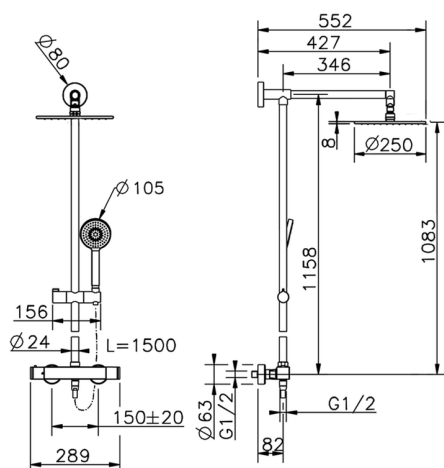

## 2-function Thermostatic shower set DADO\_DDC78020

MODEL **DDC78020**

2-function Thermostatic shower set, 2-outlet devia stop, not adjustable column, sliding shower bracket, D. 105 mm one spray handshower, 250 mm round showerhead 8 mm thick BRASS, 150 cm smooth SUPREME Flexible Hose

AVAILABLE FINISHINGS

CHARACTERISTICS

Cartridge Spare Parts **22.04A.AR - ZZ97279004**

**Argo 2 (long filter) Thermostatic Valve**

### DeviaStop

The Huber Devia Stop technology allows to adjust the water flow and to direct it to the selected output point (overhead soaker, hand shower, etc).

## 2-function Thermostatic shower set DADO\_DDC78020

DDC78020

<https://en.huberitalia.com/2-function-thermostatic-shower-set-dado-ddc78020>

2026-06-26