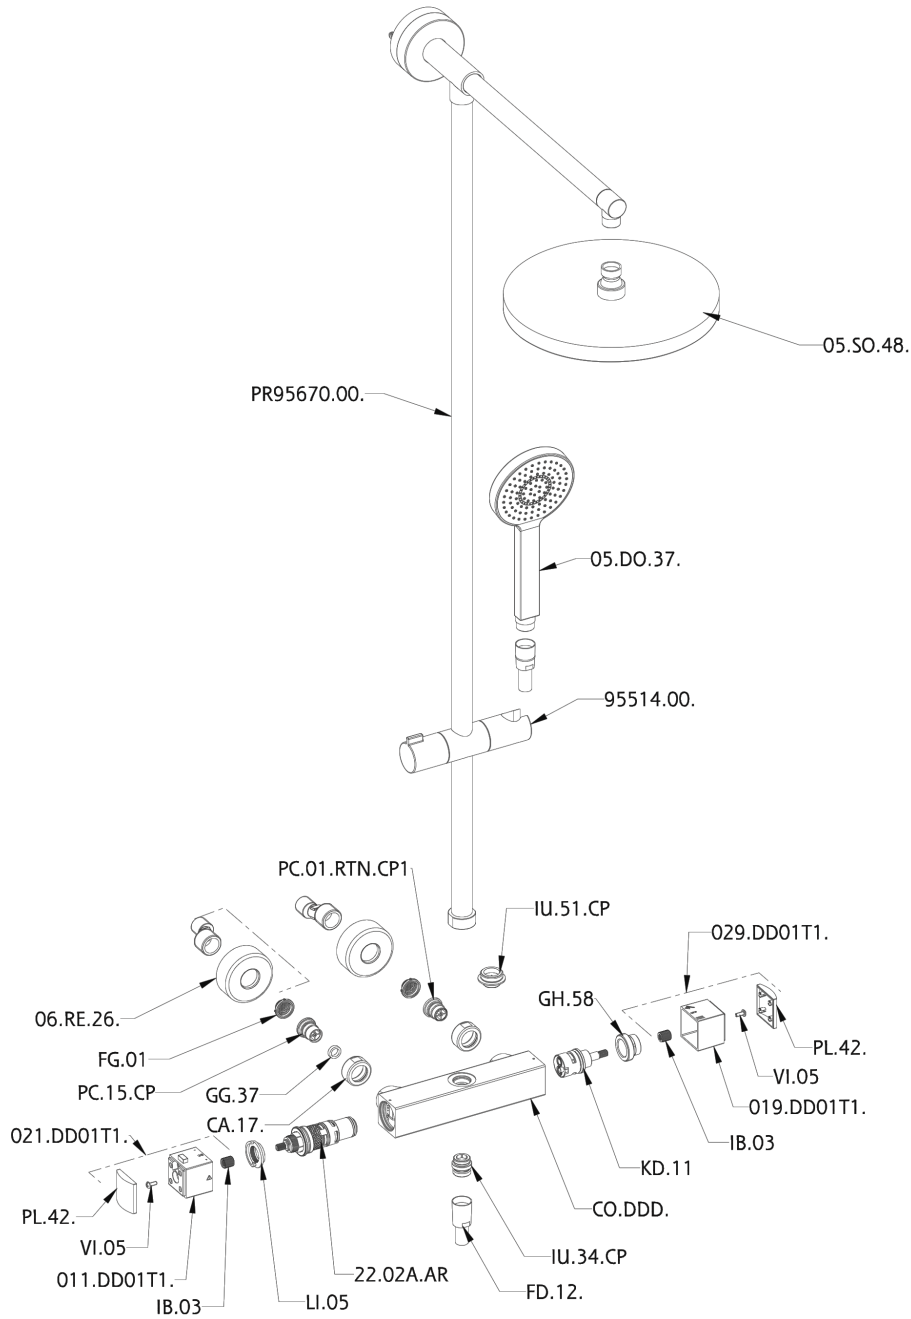

## 2-function Thermostatic shower set DADO\_DDC78020

MODEL **DDC78020**

2-function Thermostatic shower set, 2-outlet devia stop, not adjustable column, sliding shower bracket, D. 105 mm one spray handshower, 250 mm round showerhead 8 mm thick BRASS, 150 cm smooth SUPREME Flexible Hose

AVAILABLE FINISHINGS

**21** 21 Chrome

CHARACTERISTICS

Cartridge Spare Parts **22.04A.AR - ZZ97279004**

**Argo 2 (long filter) Thermostatic Valve**

### DeviaStop

The Huber Devia Stop technology allows to adjust the water flow and to direct it to the selected output point (overhead soaker, hand shower, etc).

## 2-function Thermostatic shower set DADO\_DDC78020

DDC78020

<https://en.huberitalia.com/2-function-thermostatic-shower-set-dado-ddc78020>

2026-06-06