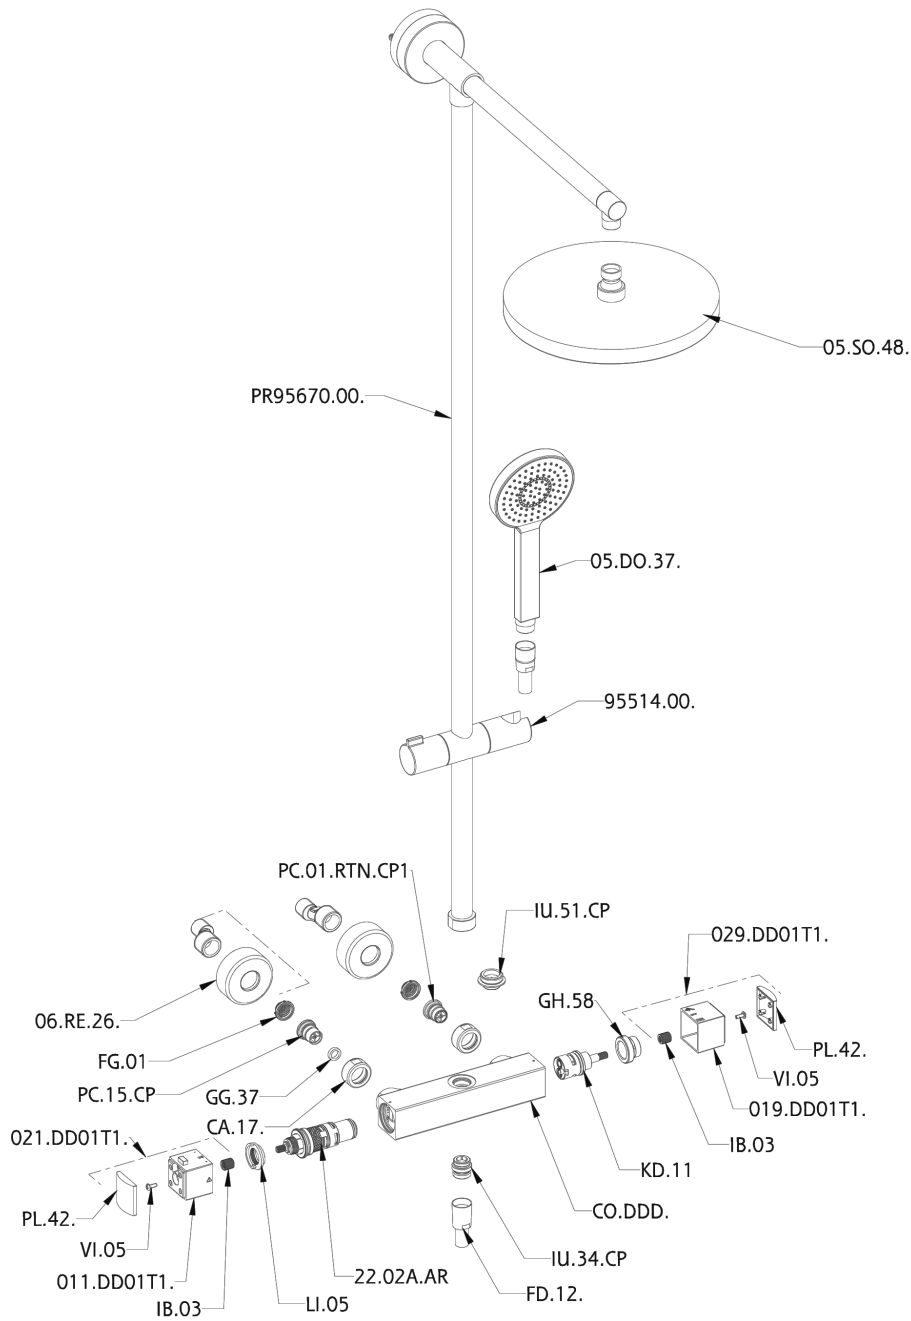

## 2-function Thermostatic shower set DADO\_DDC78020

MODEL **DDC78020**

2-function Thermostatic shower set, 2-outlet devia stop, not adjustable column, sliding shower bracket, D. 105 mm one spray handshower, 250 mm round showerhead 8 mm thick BRASS, 150 cm smooth SUPREME Flexible Hose

AVAILABLE FINISHINGS

CHARACTERISTICS

Cartridge Spare Parts **22.04A.AR - ZZ97279004**

**Argo 2 (long filter) Thermostatic Valve**

### DeviaStop

The Huber Devia Stop technology allows to adjust the water flow and to direct it to the selected output point (overhead soaker, hand shower, etc).

## 2-function Thermostatic shower set DADO\_DDC78020

DDC78020

<https://en.huberitalia.com/2-function-thermostatic-shower-set-dado-ddc78020>

2026-06-26