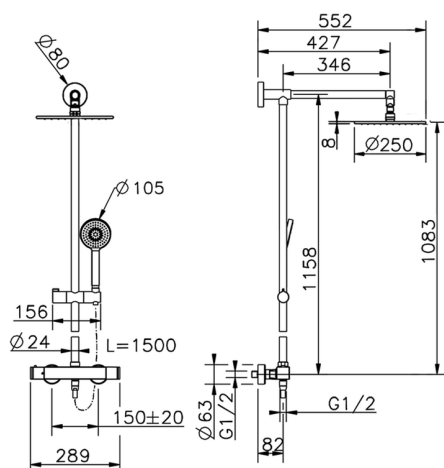

## 2-function Thermostatic shower set DADO\_DDC78020

MODEL **DDC78020**

2-function Thermostatic shower set, 2-outlet devia stop, not adjustable column, sliding shower bracket, D. 105 mm one spray handshower, 250 mm round showerhead 8 mm thick BRASS, 150 cm smooth SUPREME Flexible Hose

AVAILABLE FINISHINGS

**21** 21 Chrome

CHARACTERISTICS

Cartridge Spare Parts **22.04A.AR - ZZ97279004**

**Argo 2 (long filter) Thermostatic Valve**

### DeviaStop

The Huber Devia Stop technology allows to adjust the water flow and to direct it to the selected output point (overhead soaker, hand shower, etc).