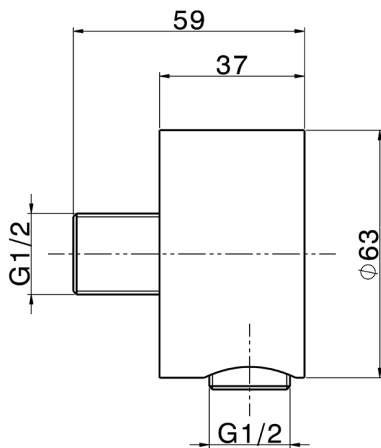

Elbow LYNOX_SS017310

MODEL **SS017310**

Elbow,Inox AISI 316L

AVAILABLE FINISHINGS

D1 D1 Brushed Inox

CHARACTERISTICS

2024-11-21