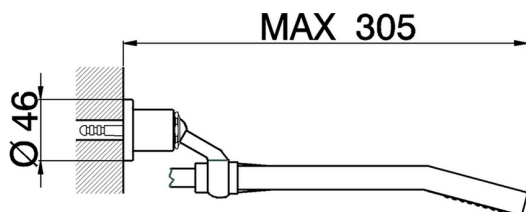

## Shower set SHOWER\_SS018080

MODEL **SS018080**

Shower set, wall mounted swivel handshower holder, 42x18 mm ABS Quad one spray handshower, 150 cm smooth SILVERFLEX Flexible Hose

AVAILABLE FINISHINGS

CHARACTERISTICS