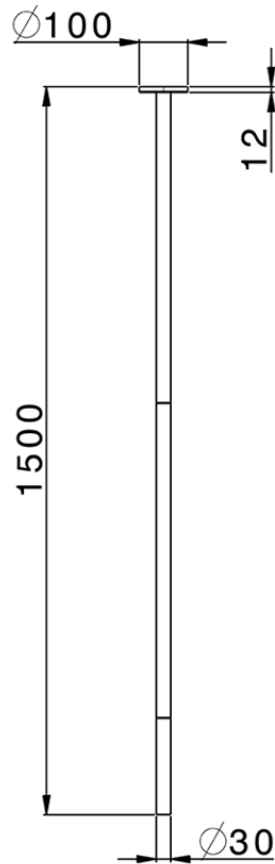

Ceiling-mounted basin spout NUOVA KIRUNA_ZB010540

ZB010540

<https://en.huberitalia.com/ceiling-mounted-basin-spout-nuova-kiruna-zb010540>

2024-12-22