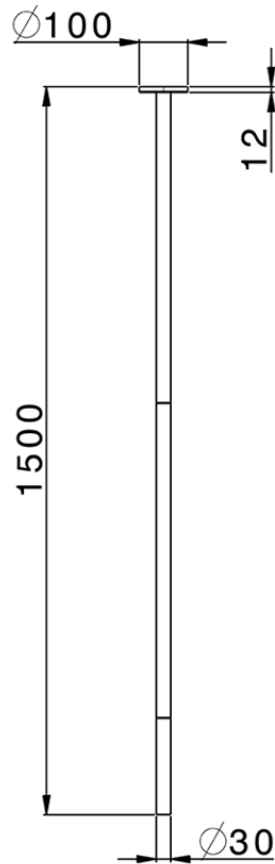

## Ceiling-mounted basin spout NUOVA KIRUNA\_ZB010540

ZB010540

<https://en.huberitalia.com/ceiling-mounted-basin-spout-nuova-kiruna-zb010540>

2024-12-22