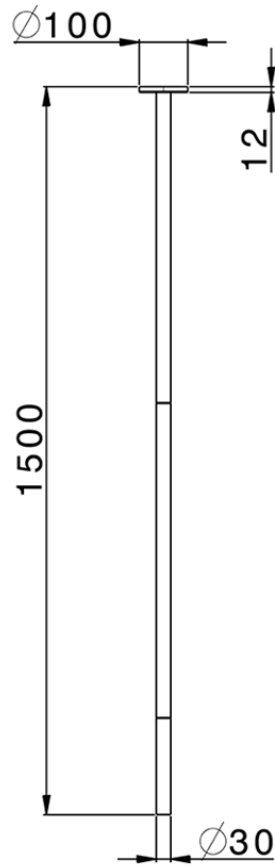

Ceiling-mounted basin spout NUOVA KIRUNA_ZB010540

ZB010540

<https://en.huberitalia.com/ceiling-mounted-basin-spout-nuova-kiruna-zb010540>

2024-12-22