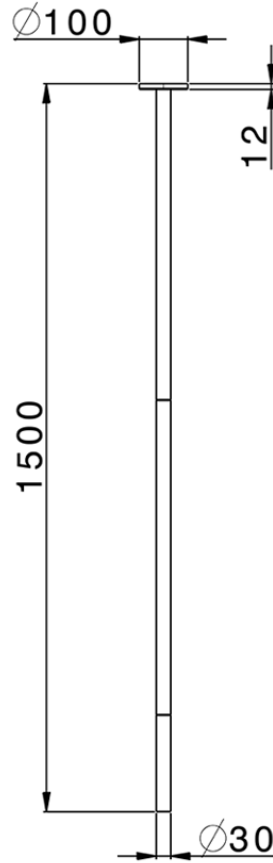

Ceiling-mounted basin spout NUOVA KIRUNA_ZB010540

ZB010540

<https://en.huberitalia.com/ceiling-mounted-basin-spout-nuova-kiruna-zb010540>

2024-12-22