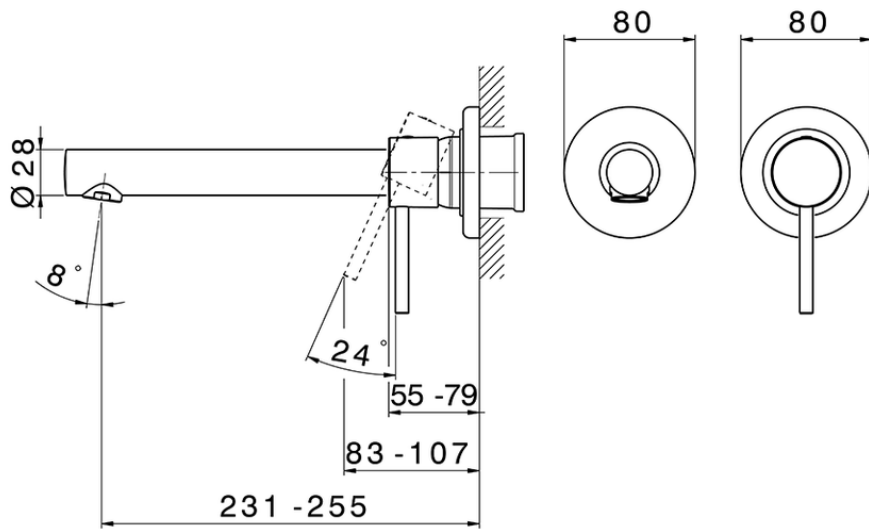

Exposed part for single lever washbasin valve TRATTO EVO_TV00512

TV00512

<https://en.huberitalia.com/exposed-part-for-single-lever-washbasin-valve-tratto-evo-tv00512>

Piastra/Plate/Plaque/Platte/Placa

2-3mm: XX 56-76

10mm: XX 48-68