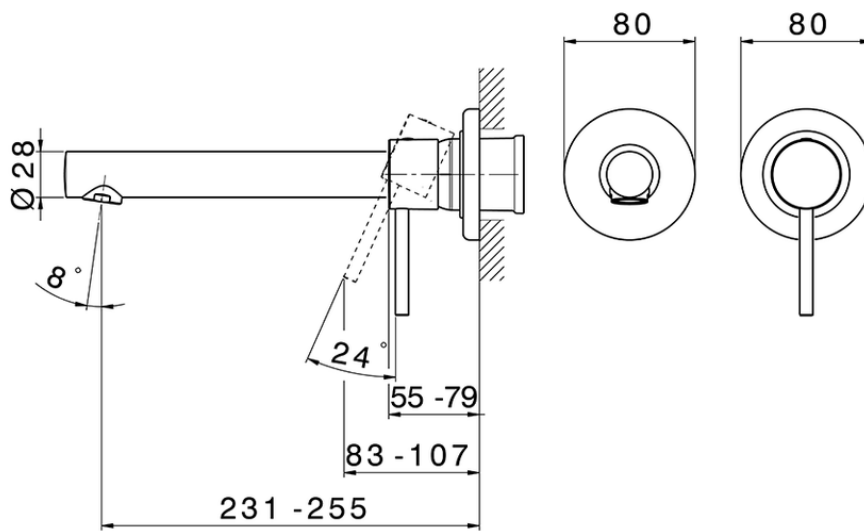

Exposed part for single lever washbasin valve TRATTO EVO_TV005512

TV005512

<https://en.huberitalia.com/exposed-part-for-single-lever-washbasin-valve-tratto-evo-tv005512>

Piastra/Plate/Plaque/Platte/Placa

2-3mm: XX 56-76

10mm: XX 48-68