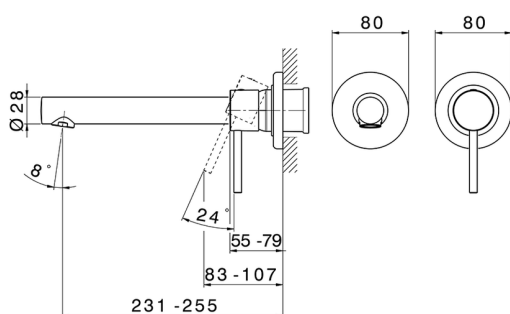

## Exposed part for single lever washbasin valve TRATTO EVO\_TV005512

MODEL **TV005512**

Exposed part for single lever washbasin valve, without concealed part, spout L.250 mm, for item Easy-Box ZB002450 and art.ZB025510

## Concealed single lever washbasin mixer Easy-Box CONCEALED\_ZB002450

MODEL **ZB002450**

Concealed single lever washbasin mixer  
Easy-Box, with protection guard box, without trim kit

AVAILABLE FINISHINGS

CHARACTERISTICS

Concealed **1**  
Cartridge Spare Parts **ZZ95409000**  
**35 mm Cartridge**

Piastra/Plate/Plaque/Platte/Placa

2-3mm: XX 56-76

10mm: XX 48-68