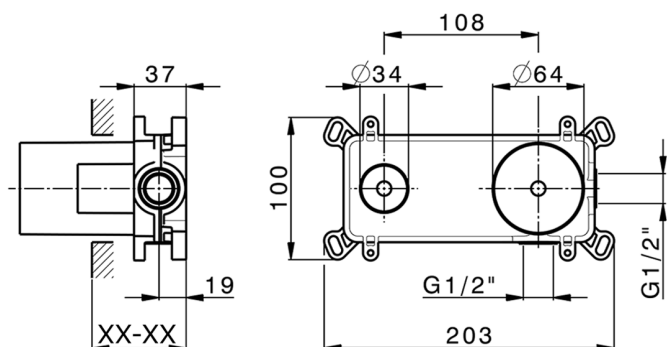

## Exposed part for single lever washbasin valve TRATTO EVO\_TV005512

MODEL **TV005512**

Exposed part for single lever washbasin valve, without concealed part, spout L.250 mm, for item Easy-Box ZB002450 and art.ZB025510

## Concealed single lever washbasin mixer Easy-Box CONCEALED\_ZB002450

MODEL **ZB002450**

Concealed single lever washbasin mixer  
Easy-Box, with protection guard box, without trim kit

AVAILABLE FINISHINGS

CHARACTERISTICS

Concealed **1**  
Cartridge Spare Parts **ZZ95409000**  
**35 mm Cartridge**

Piastra/Plate/Plaque/Platte/Placa

2-3mm: XX 56-76

10mm: XX 48-68