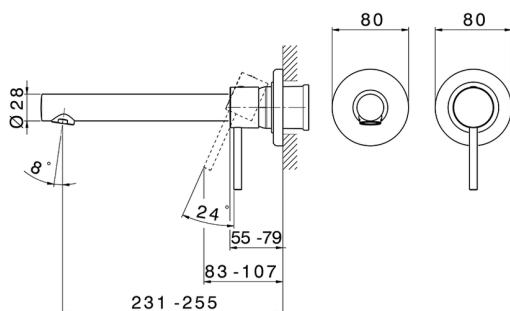

Exposed part for single lever washbasin valve TRATTO EVO_TV005512

MODEL **TV005512**

Exposed part for single lever washbasin valve, without concealed part, spout L.250 mm, for item Easy-Box ZB002450 and art.ZB025510

AVAILABLE FINISHINGS

CHARACTERISTICS

Installation **Concealed**

Required concealed parts **ZB002450**

Concealed single lever washbasin mixer Easy-Box CONCEALED_ZB002450

MODEL **ZB002450**

Concealed single lever washbasin mixer
Easy-Box, with protection guard box, without trim kit

AVAILABLE FINISHINGS

CHARACTERISTICS

Concealed **1**
Cartridge Spare Parts **ZZ95409000**
35 mm Cartridge

Piastra/Plate/Plaque/Platte/Placa

2-3mm: XX 56-76

10mm: XX 48-68

EcoStop

EcoStop feature limits water flow to approximately 50% of maximum output with one point of resistance on setting. Push slightly past the middle stop only when full water output is required. This will save water up to 50%.