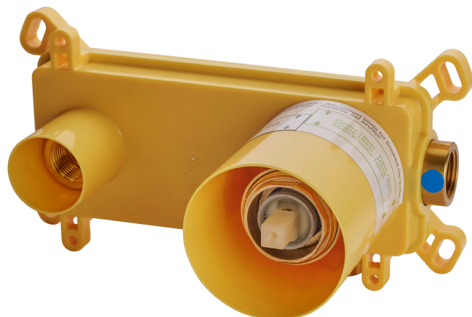

## Exposed part for single lever washbasin valve TRATTO EVO\_TV005512

MODEL **TV005512**

Exposed part for single lever washbasin valve, without concealed part, spout L.250 mm, for item Easy-Box ZB002450 and art.ZB025510

## Concealed single lever washbasin mixer Easy-Box CONCEALED\_ZB002450

MODEL **ZB002450**

Concealed single lever washbasin mixer  
Easy-Box, with protection guard box, without trim kit

AVAILABLE FINISHINGS

CHARACTERISTICS

Concealed **1**  
Cartridge Spare Parts **ZZ95409000**  
**35 mm Cartridge**

Piastra/Plate/Plaque/Platte/Placa

2-3mm: XX 56-76

10mm: XX 48-68

### EcoStop

EcoStop feature limits water flow to approximately 50% of maximum output with one point of resistance on setting. Push slightly past the middle stop only when full water output is required. This will save water up to 50%.