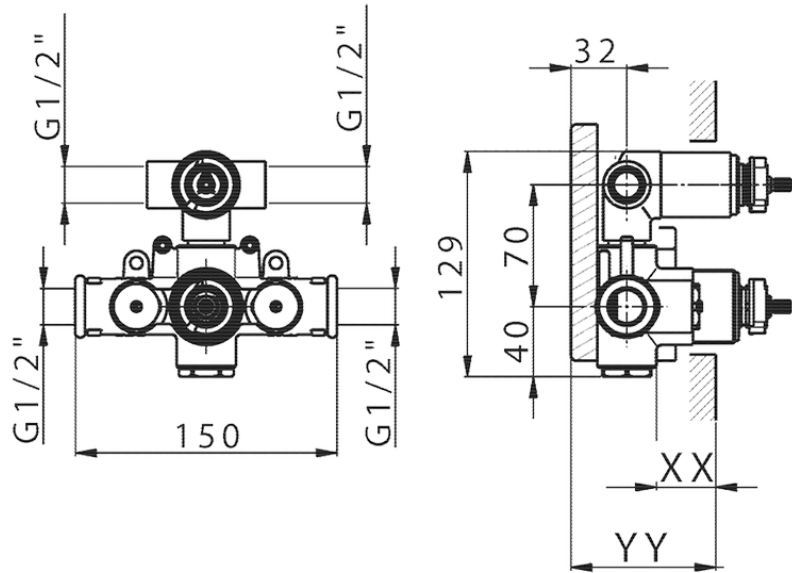

2-outlet Concealed thermostatic shower valve CONCEALED_ZB018100

Piastra/Plate/Plaque/Platte/Placa

2-3mm: XX 25-40 YY 76-91

10 mm: XX 16-31 YY 65-80

ZB018100

<https://en.huberitalia.com/2-outlet-concealed-thermostatic-shower-valve-concealed-zb018100>