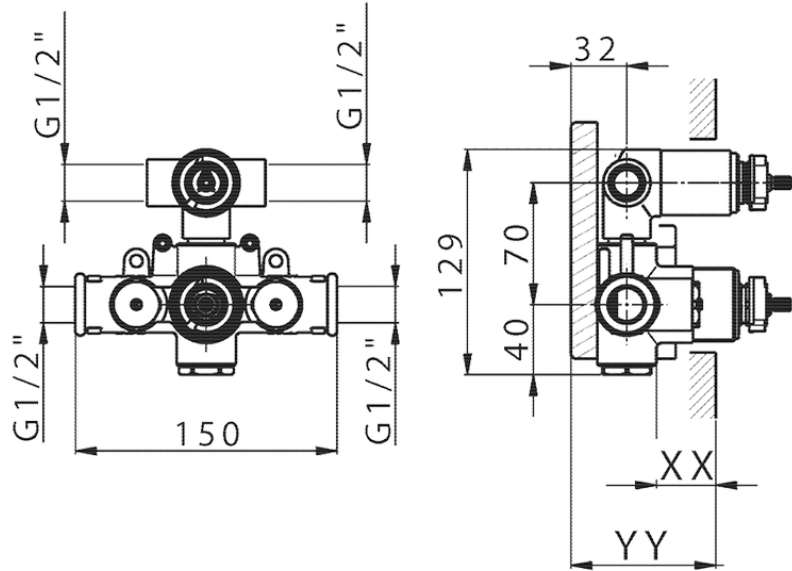

2-outlet Concealed thermostatic shower valve CONCEALED_ZB018100

Piastra/Plate/Plaque/Platte/Placa

2-3mm: XX 25-40 YY 76-91

10 mm: XX 16-31 YY 65-80