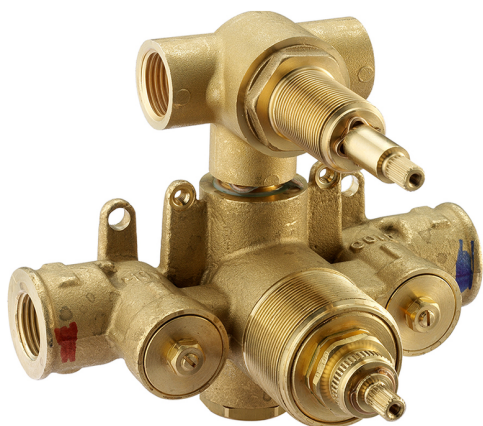

2-outlet Concealed thermostatic shower valve CONCEALED_ZB018100

MODEL **ZB018100**

2-outlet Concealed thermostatic mixer, with 1/2" devia-stop, without trim kit

AVAILABLE FINISHINGS

CHARACTERISTICS

Installation	Concealed
Cartridge Spare Parts	24.04A.PP
8x20 Plus P Thermostatic Valve	
Concealed	1

Piastra/Plate/Plaque/Platte/Placa

2-3mm: XX 25-40 YY 76-91

10 mm: XX 16-31 YY 65-80

DeviaStop

The Huber Devia Stop technology allows to adjust the water flow and to direct it to the selected output point (overhead soaker, hand shower, etc).

Thermostatic

The Huber thermostatic is your personal water manager, helping you to handle, control and save water and energy.

2026-07-01