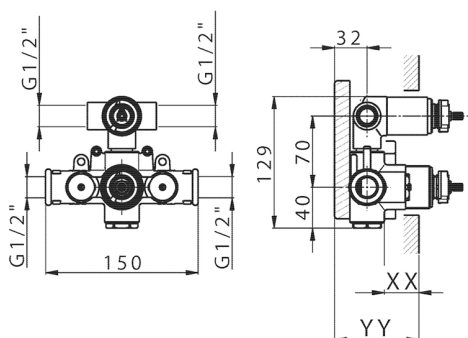

## 2-outlet Concealed thermostatic shower valve CONCEALED\_ZB018100

MODEL **ZB018100**

2-outlet Concealed thermostatic mixer, with 1/2" devia stop, without trim kit

AVAILABLE FINISHINGS

CHARACTERISTICS

Installation	<b>Concealed</b>
Cartridge Spare Parts	<b>24.04A.PP</b>
<b>8x20 Plus P Thermostatic Valve</b>	
Concealed	<b>1</b>

Piastra/Plate/Plaque/Platte/Placa

2-3mm: XX 25-40 YY 76-91

10 mm: XX 16-31 YY 65-80

### DeviaStop

The Huber Devia Stop technology allows to adjust the water flow and to direct it to the selected output point (overhead soaker, hand shower, etc).