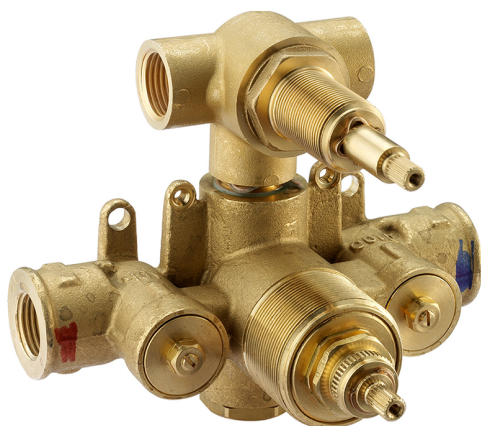

## 2-outlet Concealed thermostatic shower valve CONCEALED\_ZB018100

MODEL **ZB018100**

2-outlet Concealed thermostatic mixer, with 1/2" devia stop, without trim kit

AVAILABLE FINISHINGS

**04** 04 Without finishing

CHARACTERISTICS

Installation **Concealed**

Cartridge Spare Parts **24.04A.PP**

**8x20 Plus P Thermostatic Valve**

Concealed **1**

Piastra/Plate/Plaque/Platte/Placa

2-3mm: XX 25-40 YY 76-91

10 mm: XX 16-31 YY 65-80

### DeviaStop

The Huber Devia Stop technology allows to adjust the water flow and to direct it to the selected output point (overhead soaker, hand shower, etc).