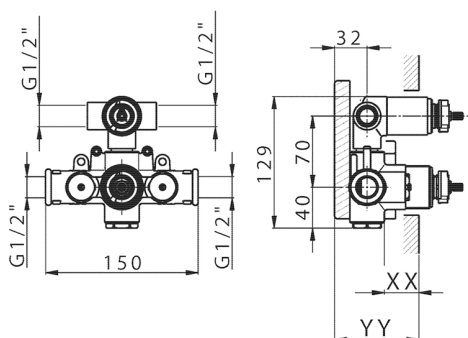

## 2-outlet Concealed thermostatic shower valve CONCEALED\_ZB018100

MODEL **ZB018100**

2-outlet Concealed thermostatic mixer, with 1/2" devia stop, without trim kit

AVAILABLE FINISHINGS

**04** 04 Without finishing

CHARACTERISTICS

Installation **Concealed**

Cartridge Spare Parts **24.04A.PP**

**8x20 Plus P Thermostatic Valve**

Concealed **1**

Piastra/Plate/Plaque/Platte/Placa

2-3mm: XX 25-40 YY 76-91

10 mm: XX 16-31 YY 65-80

### DeviaStop

The Huber Devia Stop technology allows to adjust the water flow and to direct it to the selected output point (overhead soaker, hand shower, etc).