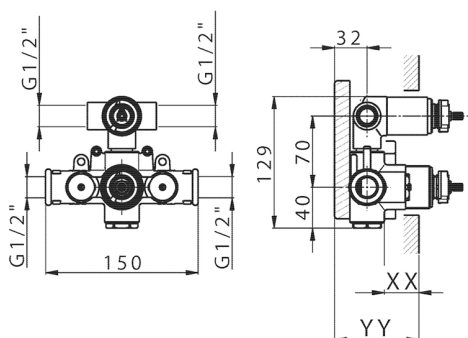

2-outlet Concealed thermostatic shower valve CONCEALED_ZB018100

MODEL **ZB018100**

2-outlet Concealed thermostatic mixer, with 1/2" devia-stop, without trim kit

AVAILABLE FINISHINGS

CHARACTERISTICS

Installation	Concealed
Cartridge Spare Parts	24.04A.PP
8x20 Plus P Thermostatic Valve	
Concealed	1

Piastra/Plate/Plaque/Platte/Placa

2-3mm: XX 25-40 YY 76-91

10 mm: XX 16-31 YY 65-80

DeviaStop

The Huber Devia Stop technology allows to adjust the water flow and to direct it to the selected output point (overhead soaker, hand shower, etc).