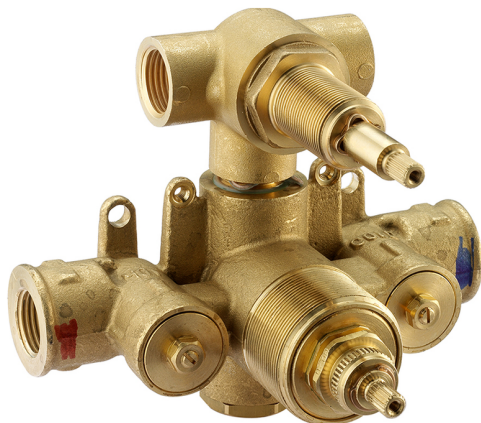

## 2-outlet Concealed thermostatic shower valve CONCEALED\_ZB018100

MODEL **ZB018100**

2-outlet Concealed thermostatic mixer, with 1/2" devia stop, without trim kit

AVAILABLE FINISHINGS

CHARACTERISTICS

Installation	<b>Concealed</b>
Cartridge Spare Parts	<b>24.04A.PP</b>
<b>8x20 Plus P Thermostatic Valve</b>	
Concealed	<b>1</b>

Piastra/Plate/Plaque/Platte/Placa

2-3mm: XX 25-40 YY 76-91

10 mm: XX 16-31 YY 65-80

### DeviaStop

The Huber Devia Stop technology allows to adjust the water flow and to direct it to the selected output point (overhead soaker, hand shower, etc).