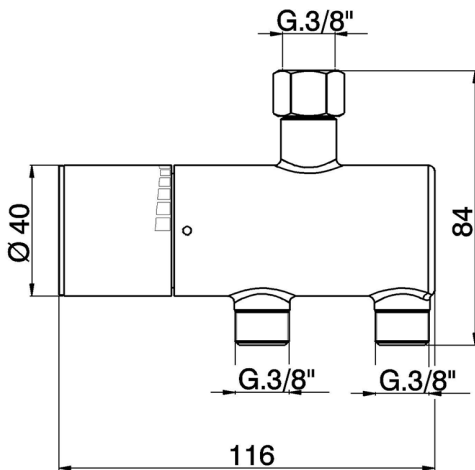

## Temperature limiter COMPONENTS\_TYT83010

MODEL **TYT83010**

Temperature limiter, without installation kit

AVAILABLE FINISHINGS

CHARACTERISTICS

2026-04-06