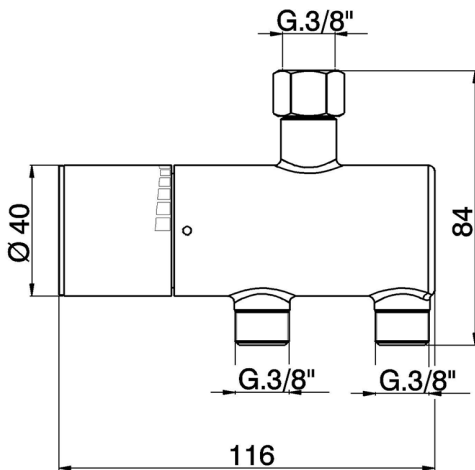

## Temperature limiter COMPONENTS\_TYT83010

MODEL **TYT83010**

Temperature limiter, without installation kit

AVAILABLE FINISHINGS

CHARACTERISTICS

2026-05-15