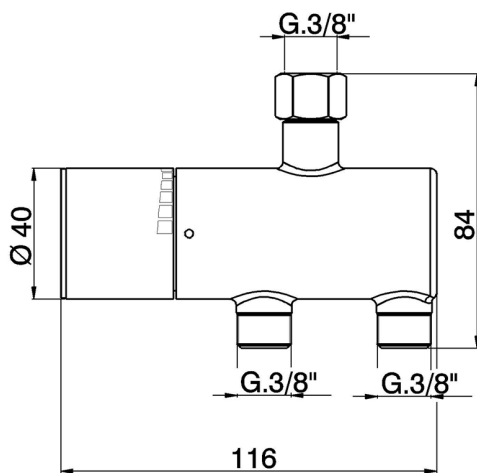

Temperature limiter COMPONENTS_TYT83010

MODEL **TYT83010**

Temperature limiter, without installation kit

AVAILABLE FINISHINGS

CHARACTERISTICS

2026-06-06