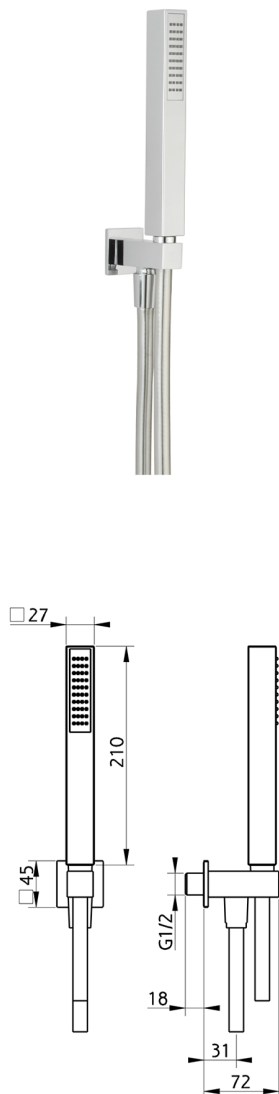

Showerset with wall elbow SHOWER_SS018970

MODEL **SS018970**

Showerset with wall elbow, wall mounted handshower holder, ABS 27x27mm one spray minimalist square handshower, 150 cm SUPREME smooth flexible hose

AVAILABLE FINISHINGS

-  **21** 21 Chrome
-  **2F** 2F Brushed Nickel
-  **40** 40 Matt Black
-  **4Q** 4Q Matt White

CHARACTERISTICS

2024-11-23