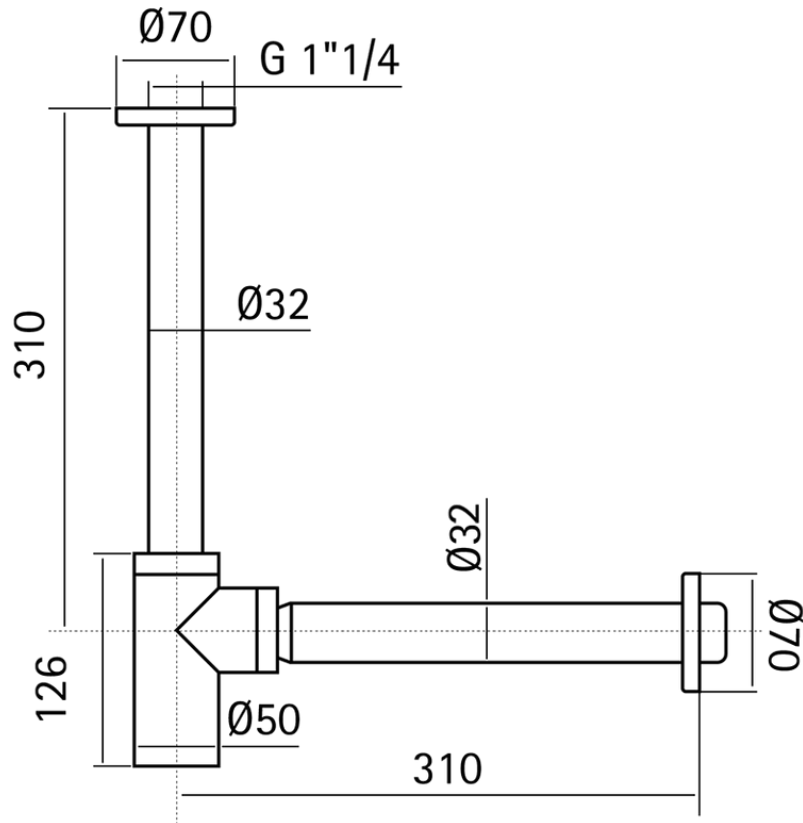

1"1/4 washbasin siphon LYNOX_ZB004130

ZB004130

<https://en.huberitalia.com/11-4-washbasin-siphon-lynnox-zb004130>

2024-10-22