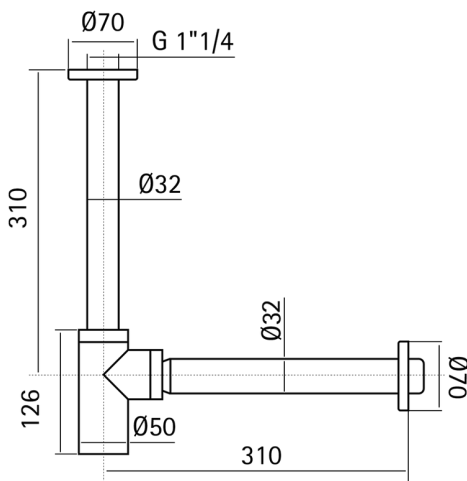

1"1/4 washbasin siphon LYNOX_ZB004130

MODEL **ZB004130**

1"1/4 washbasin siphon,Inox AISI 304

AVAILABLE FINISHINGS

D1 D1 Brushed Inox

CHARACTERISTICS

2024-10-22