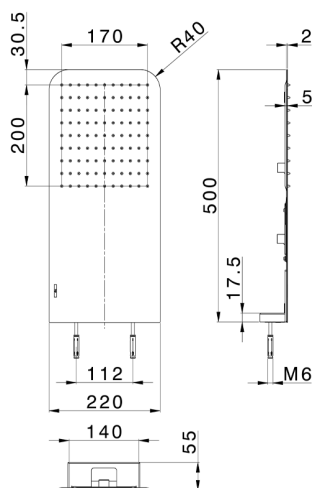

500x220 mm wall-mounted showerhead ZEN_ZS122100

MODEL **ZS122100**

500x220 mm wall-mounted showerhead, rain function, with patented safety valve, Stainless Steel AISI 304

AVAILABLE FINISHINGS

- **40** 40 Matt Black
- **4Q** 4Q Matt White
- **D1** D1 Brushed Inox
- **D2** D2 Polished Inox

CHARACTERISTICS

2024-11-15