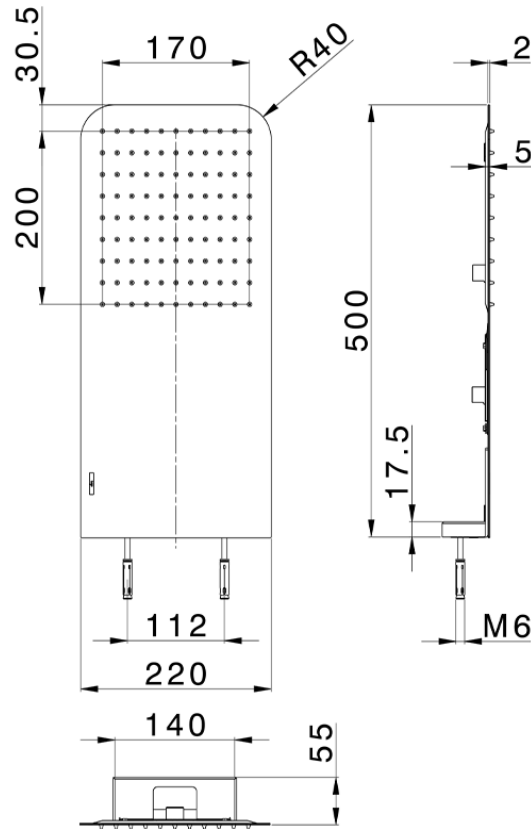

## 500x220 mm wall-mounted showerhead ZEN\_ZS122100

ZS122100

<https://en.huberitalia.com/500x220-mm-wall-mounted-showerhead-zen-zs122100>

2024-11-15