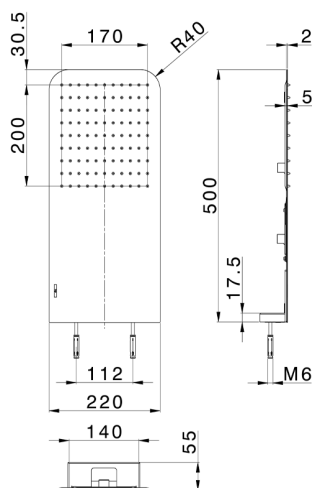

500x220 mm wall-mounted showerhead ZEN_ZS122100

MODEL **ZS122100**

500x220 mm wall-mounted showerhead, rain function, with patented safety valve, Stainless Steel AISI 304

AVAILABLE FINISHINGS

-  **40** 40 Matt Black
-  **4Q** 4Q Matt White
-  **D1** D1 Brushed Inox
-  **D2** D2 Polished Inox