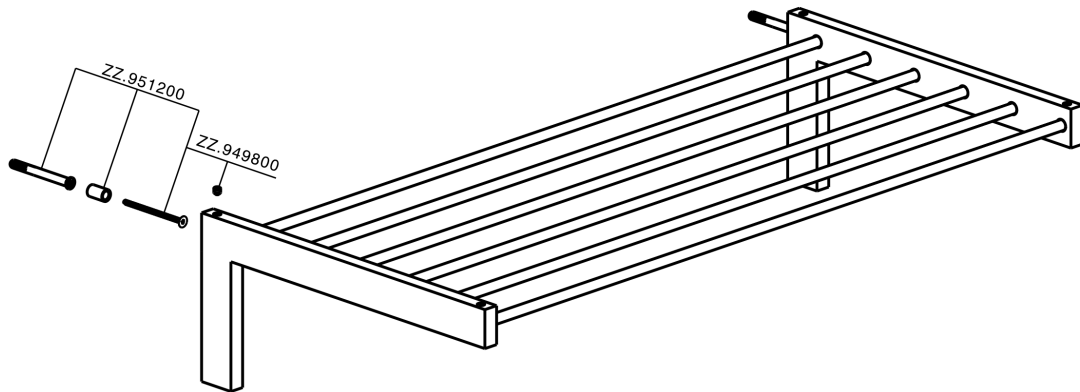

Towel rack BATHROOM ACCESSORIES_SQ090300

MODEL **SQ090300**

Towel rack

AVAILABLE FINISHINGS

-  **21** 21 Chrome
-  **2B** 2B Polished Nickel
-  **2F** 2F Brushed Nickel
-  **2Q** 2Q Black Titanium
-  **40** 40 Matt Black
-  **4Q** 4Q Matt White

CHARACTERISTICS

Towel rack BATHROOM ACCESSORIES_SQ090300

SQ090300

<https://en.huberitalia.com/towel-rack-bathroom-accessories-sq090300>

2026-06-13