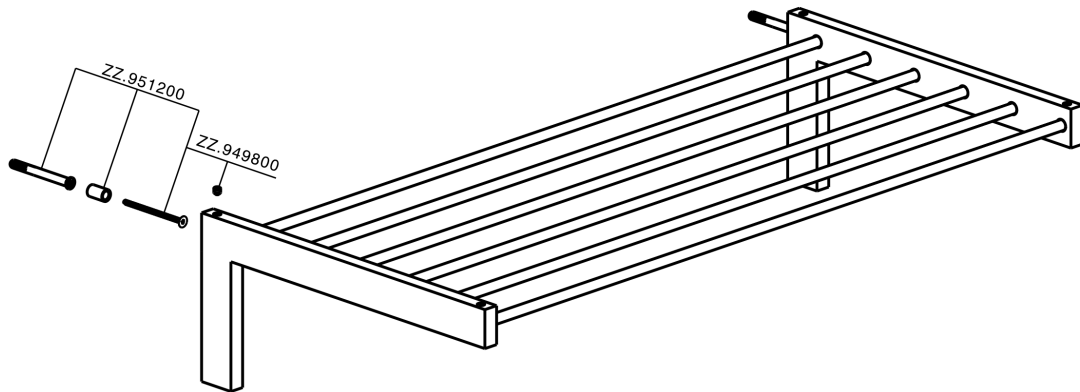

Towel rack BATHROOM ACCESSORIES_SQ090300

SQ090300

<https://en.huberitalia.com/towel-rack-bathroom-accessories-sq090300>

2026-06-13