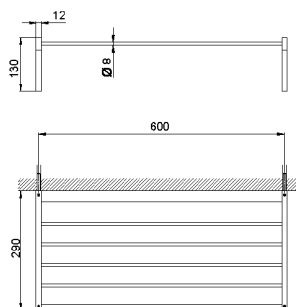

Towel rack BATHROOM ACCESSORIES_SQ090300

MODEL **SQ090300**

Towel rack

AVAILABLE FINISHINGS

-  **21** 21 Chrome
-  **2B** 2B Polished Nickel
-  **2F** 2F Brushed Nickel
-  **2Q** 2Q Black Titanium
-  **40** 40 Matt Black
-  **4Q** 4Q Matt White