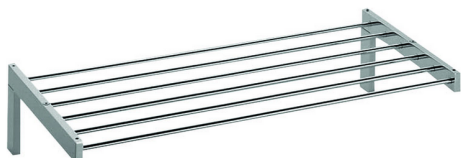

Towel rack BATHROOM ACCESSORIES_SQ090300

MODEL **SQ090300**

Towel rack

AVAILABLE FINISHINGS

-  **21** 21 Chrome
-  **2B** 2B Polished Nickel
-  **2F** 2F Brushed Nickel
-  **2Q** 2Q Black Titanium
-  **40** 40 Matt Black
-  **4Q** 4Q Matt White