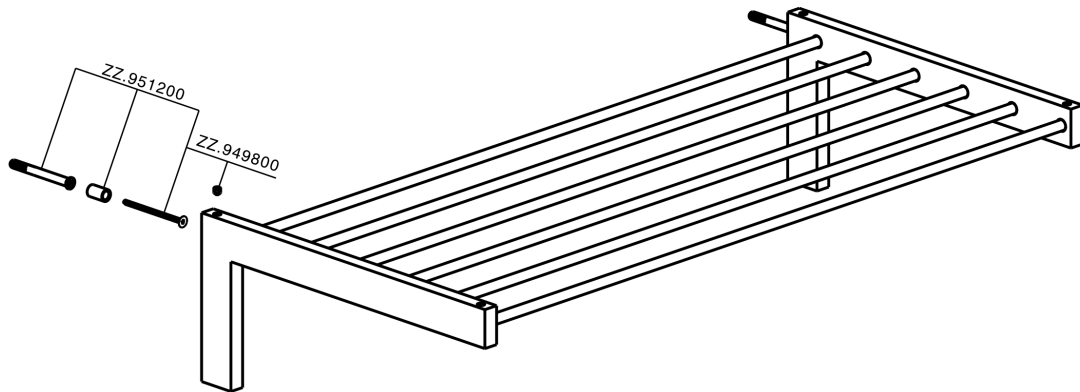

Towel rack BATHROOM ACCESSORIES_SQ090300

MODEL **SQ090300**

Towel rack

AVAILABLE FINISHINGS

-  **21** 21 Chrome
-  **2B** 2B Polished Nickel
-  **2F** 2F Brushed Nickel
-  **2Q** 2Q Black Titanium
-  **40** 40 Matt Black
-  **4Q** 4Q Matt White

CHARACTERISTICS

Towel rack BATHROOM ACCESSORIES_SQ090300

SQ090300

<https://en.huberitalia.com/towel-rack-bathroom-accessories-sq090300>

2026-06-10