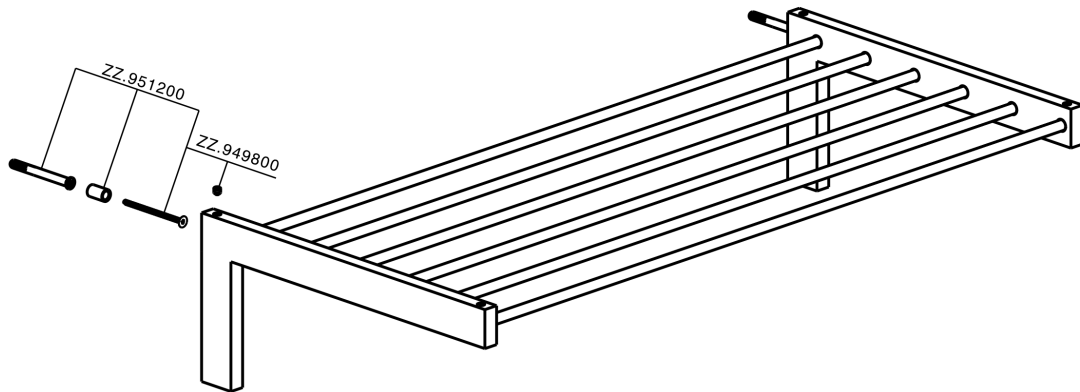

Towel rack BATHROOM ACCESSORIES_SQ090300

MODEL **SQ090300**

Towel rack

AVAILABLE FINISHINGS

-  **21** 21 Chrome
-  **2B** 2B Polished Nickel
-  **2F** 2F Brushed Nickel
-  **2Q** 2Q Black Titanium
-  **40** 40 Matt Black
-  **4Q** 4Q Matt White

CHARACTERISTICS

Towel rack BATHROOM ACCESSORIES_SQ090300

SQ090300

<https://en.huberitalia.com/towel-rack-bathroom-accessories-sq090300>

2026-04-09