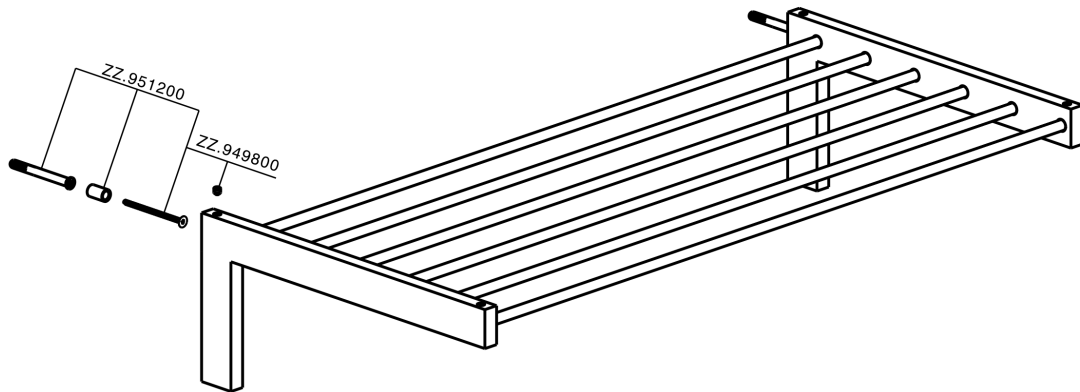

Towel rack BATHROOM ACCESSORIES_SQ090300

MODEL **SQ090300**

Towel rack

AVAILABLE FINISHINGS

-  **21** 21 Chrome
-  **2B** 2B Polished Nickel
-  **2F** 2F Brushed Nickel
-  **2Q** 2Q Black Titanium
-  **40** 40 Matt Black
-  **4Q** 4Q Matt White

CHARACTERISTICS

Towel rack BATHROOM ACCESSORIES_SQ090300

SQ090300

<https://en.huberitalia.com/towel-rack-bathroom-accessories-sq090300>

2026-06-14